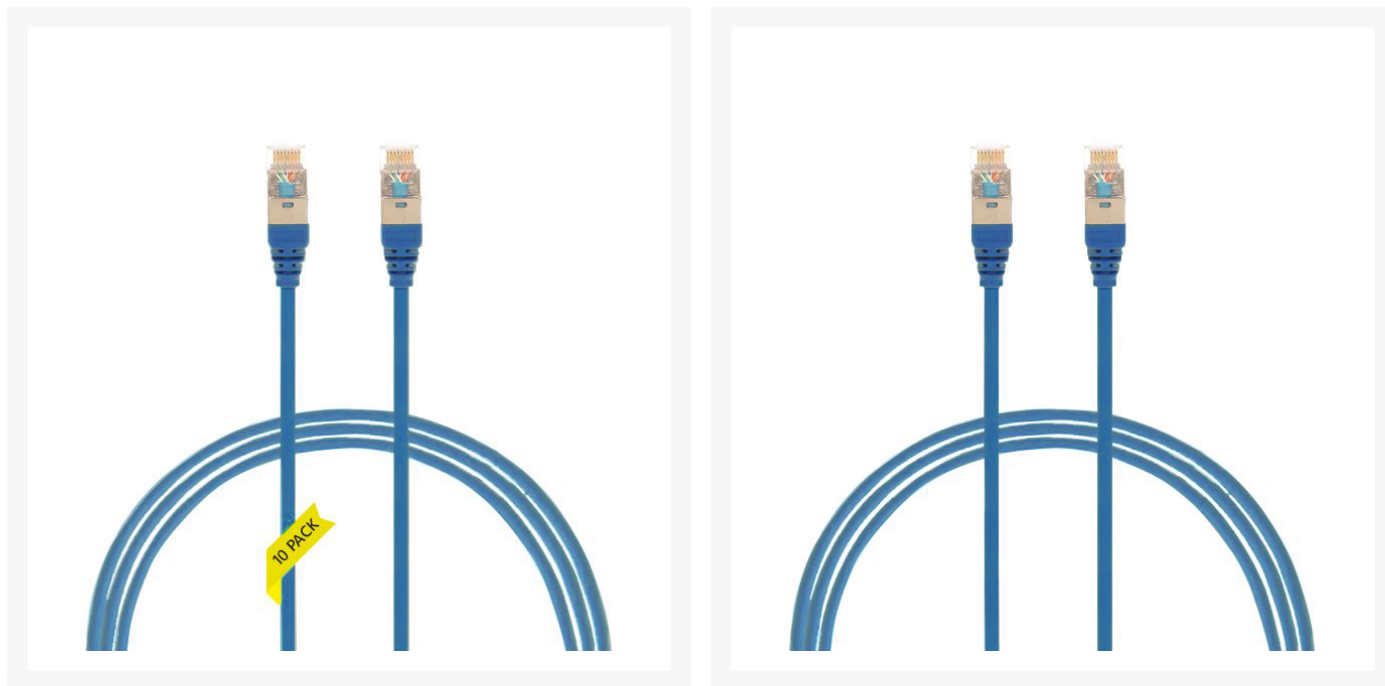

5m CAT6A RJ45 S/FTP THIN LSZH 30 AWG Network Cable | 10 Pack Blue

Product Images

Description

5m Cat 6A RJ45 S/FTP THIN LSZH 30 AWG Pack of 10 Network Cable. Blue

The 4Cabling THIN CAT6A Shielded FTP. Made from 100% bare copper, this THIN CAT6A patch leads is a great option for high-density patching where every bit of space matters. 4Cabling CAT6A THIN S/FTP patch leads are designed to use for mission-critical data delivery where performance, reliability, and maximum speed are paramount. The 30 AWG cable diameter is thin enough for the cable to reach an even tighter spot without compromising its maximum capability.

CAT6A cables are manufactured differently from CAT5E/ 6 in many ways. The nature of a 10G network is such that pairs of copper conductors in the same cable can create crosstalk amongst themselves, a scenario not normally seen or considered in CAT6A or below rated patch leads. Pair separation becomes a critical design trait. Only cables designed and manufactured to exact specifications will perform at 500MHz required in high-performance CAT6A installations.

- Colour: Blue
- Length: 5M
- Connector: RJ45 - RJ45
- Cable Type: CAT6A S/FTP THIN Fully Shielded
- External diameter:& 4.5mm
- Jacket Material: LSZH

Warranty

3-year limited warranty.

Why 4Cabling?

- Australia's leading importer & wholesaler of 19" server racks, copper, ethernet cable, fibre optic leads & structured networking products
- ISO 9001, NSW Govt. & GITC (QLD Govt.) approved supplier
- Secure online shopping 24/7
- A loyal customer base of 100k+ who trust us for their data & electrical needs
- Over 3000 quality products in stock ready to go
- All products are approved as per local Australian standards
- Warranty & peace of mind return policy
- Lightning-fast delivery nationwide
- Expert advice
- Proudly 100% Australian owned & operated