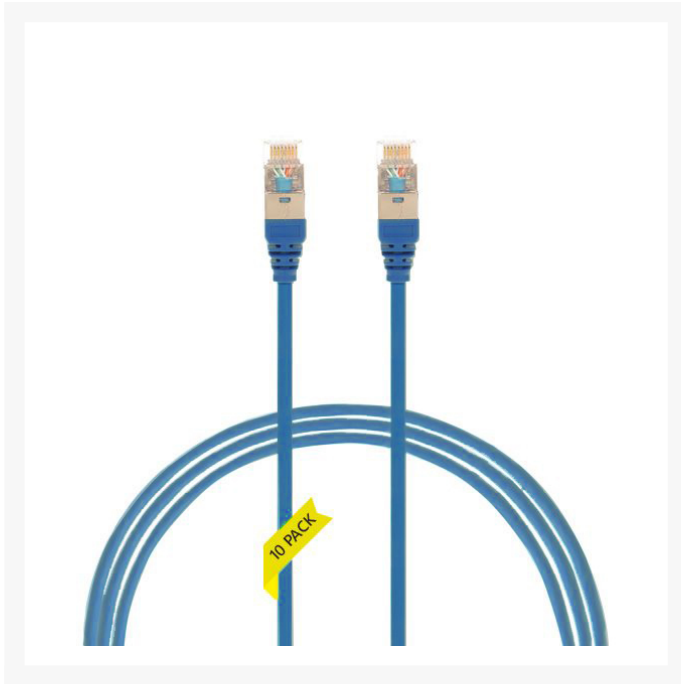

4m CAT6A RJ45 S/FTP THIN LSZH 30 AWG Network Cable | 10 Pack Blue

Product Images

Description

4m Cat 6A RJ45 S/FTP THIN LSZH 30 AWG Pack of 10 Network Cable. Blue

The 4Cabling THIN CAT6A Shielded FTP. Made from 100% bare copper, this THIN CAT6A patch leads is a great option for high-density patching where every bit of space matters. 4Cabling CAT6A THIN S/FTP patch leads are designed to use for mission-critical data delivery where performance, reliability, and maximum speed are paramount. The 30 AWG cable diameter is thin enough for the cable to reach an even tighter spot without compromising its maximum capability.

CAT6A cables are manufactured differently from CAT5E/ 6 in many ways. The nature of a 10G network is such that pairs of copper conductors in the same cable can create crosstalk amongst themselves, a scenario not normally seen or considered in CAT6A or below rated patch leads. Pair separation becomes a critical design trait. Only cables designed and manufactured to exact specifications will perform at 500MHz required in high-performance CAT6A installations.

4Cabling offers this high-quality range of patch leads in 7 different colours and lengths to complete your patching requirements. Demand the best and ask for 4Cabling CAT6A by name to ensure your network performs as designed.