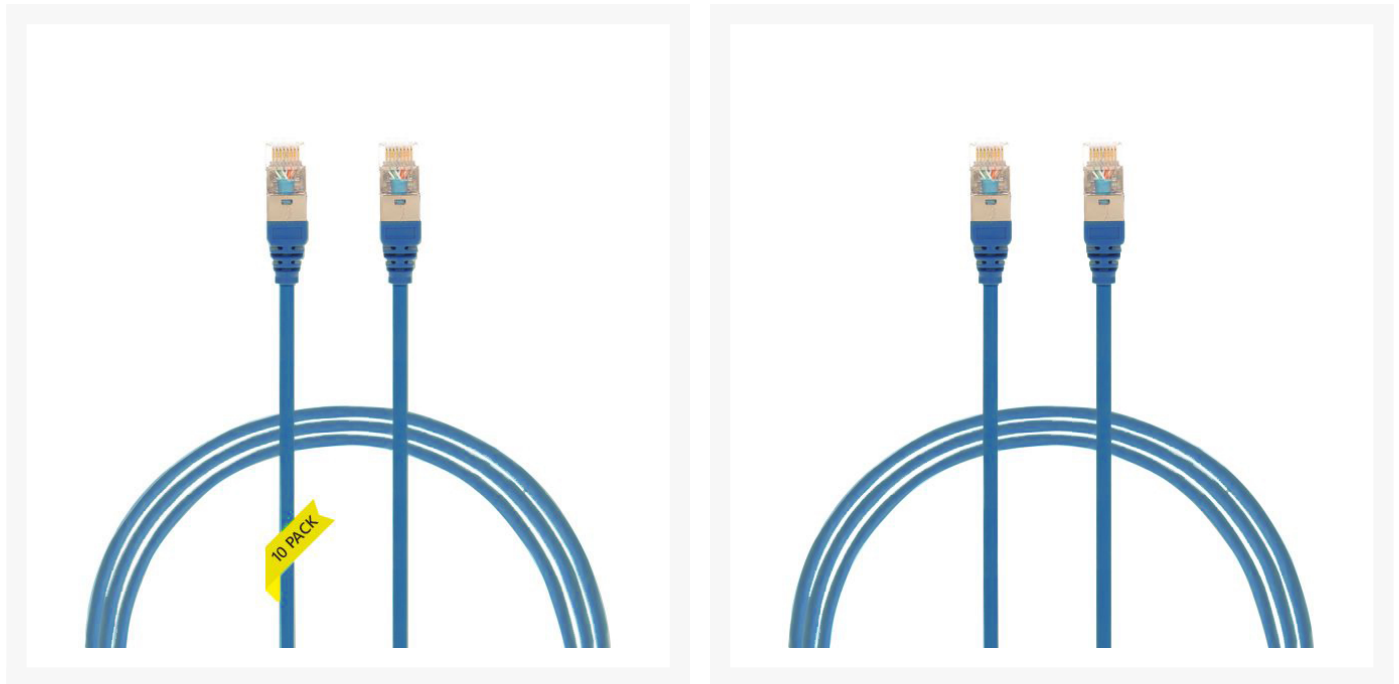

3m CAT6A RJ45 S/FTP THIN LSZH 30 AWG Network Cable | 10 Pack Blue

Product Images

Description

3m Cat 6A RJ45 S/FTP THIN LSZH 30 AWG Pack of 10 Network Cable. Blue

The 4Cabling THIN CAT6A Shielded FTP. Made from 100% bare copper, this THIN CAT6A patch leads is a great option for high-density patching where every bit of space matters. 4Cabling CAT6A THIN S/FTP patch leads are designed to use for mission-critical data delivery where performance, reliability, and maximum speed are paramount. The 30 AWG cable diameter is thin enough for the cable to reach an even tighter spot without compromising its maximum capability.

CAT6A cables are manufactured differently from CAT5E/ 6 in many ways. The nature of a 10G network is such that pairs of copper conductors in the same cable can create crosstalk amongst themselves, a scenario not normally seen or considered in CAT6A or below rated patch leads. Pair separation becomes a critical design trait. Only cables designed and manufactured to exact specifications will perform at 500MHz required in high-performance CAT6A installations.

- Colour: Blue
- Length: 3M
- Connector: RJ45 - RJ45
- Cable Type: CAT6A S/FTP THIN Fully Shielded
- External diameter:& 4.5mm
- Jacket Material: LSZH

Warranty

3-year limited warranty.

Why 4Cabling?

- Australia's leading importer & wholesaler of 19" server racks, copper, ethernet cable, fibre optic leads & structured networking products
- ISO 9001, NSW Govt. & GITC (QLD Govt.) approved supplier
- Secure online shopping 24/7
- A loyal customer base of 100k+ who trust us for their data & electrical needs
- Over 3000 quality products in stock ready to go
- All products are approved as per local Australian standards
- Warranty & peace of mind return policy
- Lightning-fast delivery nationwide
- Expert advice
- Proudly 100% Australian owned & operated