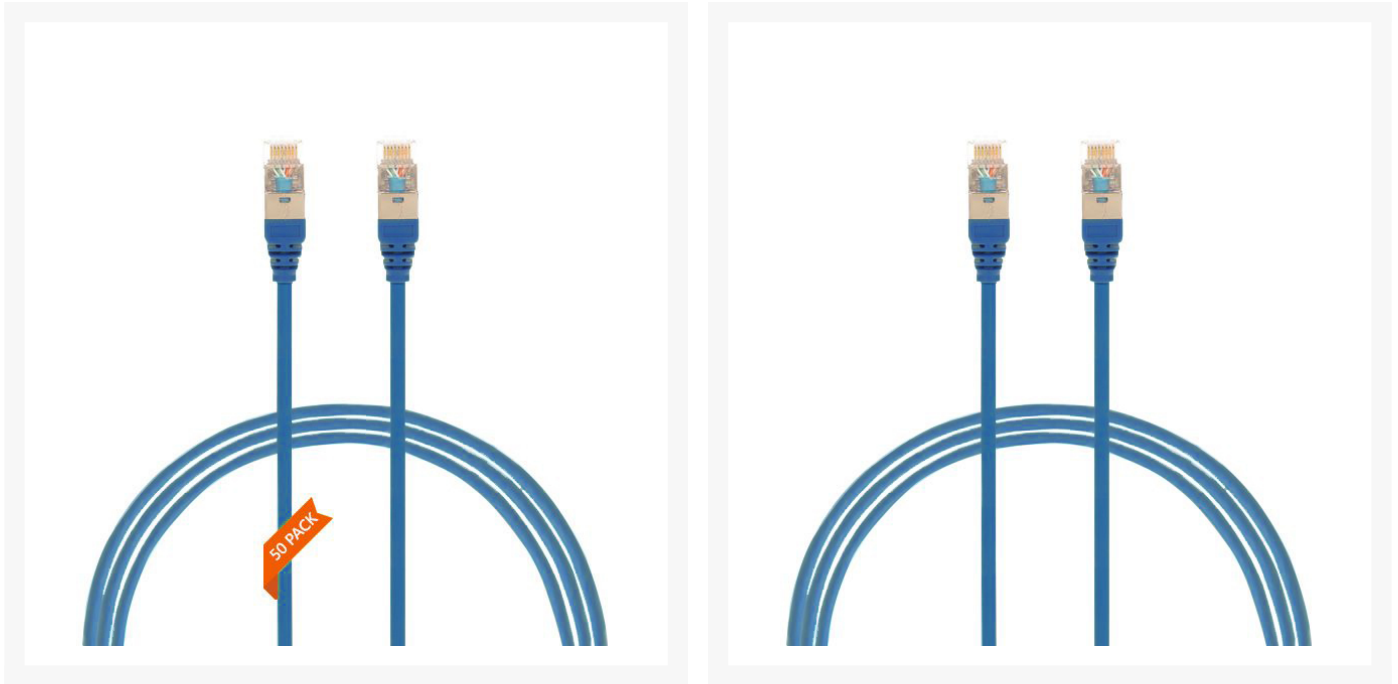

2m CAT6A RJ45 S/FTP THIN LSZH 30 AWG Network Cable | 50 Pack Blue

Product Images

Description

2m Cat 6A RJ45 S/FTP THIN LSZH 30 AWG Pack of 50 Network Cable. Blue

The 4Cabling THIN CAT6A Shielded FTP. Made from 100% bare copper, this THIN CAT6A patch leads is a great option for high-density patching where every bit of space matters. 4Cabling CAT6A THIN S/FTP patch leads are designed to use for mission-critical data delivery where performance, reliability, and maximum speed are paramount. The 30 AWG cable diameter is thin enough for the cable to reach an even tighter spot without compromising its maximum capability.

CAT6A cables are manufactured differently from CAT5E/ 6 in many ways. The nature of a 10G network is such that pairs of copper conductors in the same cable can create crosstalk amongst themselves, a scenario not normally seen or considered in CAT6A or below rated patch leads. Pair separation becomes a critical design trait. Only cables designed and manufactured to exact specifications will perform at 500MHz required in high-performance CAT6A installations.

- Colour: Blue
- Length: 2M
- Connector: RJ45 - RJ45
- Cable Type: CAT6A S/FTP THIN Fully Shielded
- External diameter:& 4.5mm
- Jacket Material: LSZH

Warranty

3-year limited warranty.

Why 4Cabling?

- Australia's leading importer & wholesaler of 19" server racks, copper, ethernet cable, fibre optic leads & structured networking products
- ISO 9001, NSW Govt. & GITC (QLD Govt.) approved supplier
- Secure online shopping 24/7
- A loyal customer base of 100k+ who trust us for their data & electrical needs
- Over 3000 quality products in stock ready to go
- All products are approved as per local Australian standards
- Warranty & peace of mind return policy
- Lightning-fast delivery nationwide
- Expert advice
- Proudly 100% Australian owned & operated