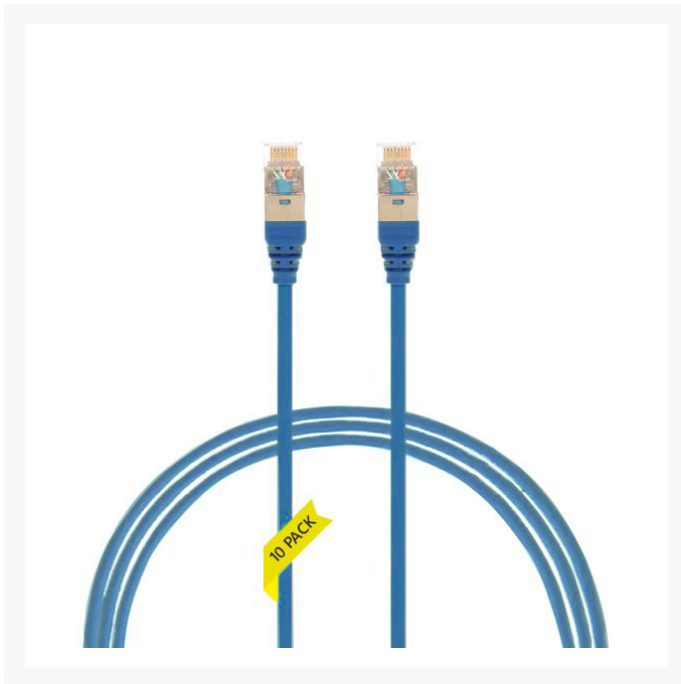

2m CAT6A RJ45 S/FTP THIN LSZH 30 AWG Network Cable | 10 Pack Blue

Product Images

Description

2m Cat 6A RJ45 S/FTP THIN LSZH 30 AWG Pack of 10 Network Cable. Blue

The 4Cabling THIN CAT6A Shielded FTP. Made from 100% bare copper, this THIN CAT6A patch leads is a great option for high-density patching where every bit of space matters. 4Cabling CAT6A THIN S/FTP patch leads are designed to use for mission-critical data delivery where performance, reliability, and maximum speed are paramount. The 30 AWG cable diameter is thin enough for the cable to reach an even tighter spot without compromising its maximum capability.

CAT6A cables are manufactured differently from CAT5E/ 6 in many ways. The nature of a 10G network is such that pairs of copper conductors in the same cable can create crosstalk amongst themselves, a scenario not normally seen or considered in CAT6A or below rated patch leads. Pair separation becomes a critical design trait. Only cables designed and manufactured to exact specifications will perform at 500MHz required in high-performance CAT6A installations.

4Cabling offers this high-quality range of patch leads in 7 different colours and lengths to complete your patching requirements. Demand the best and ask for 4Cabling CAT6A by name to ensure your network performs as designed.