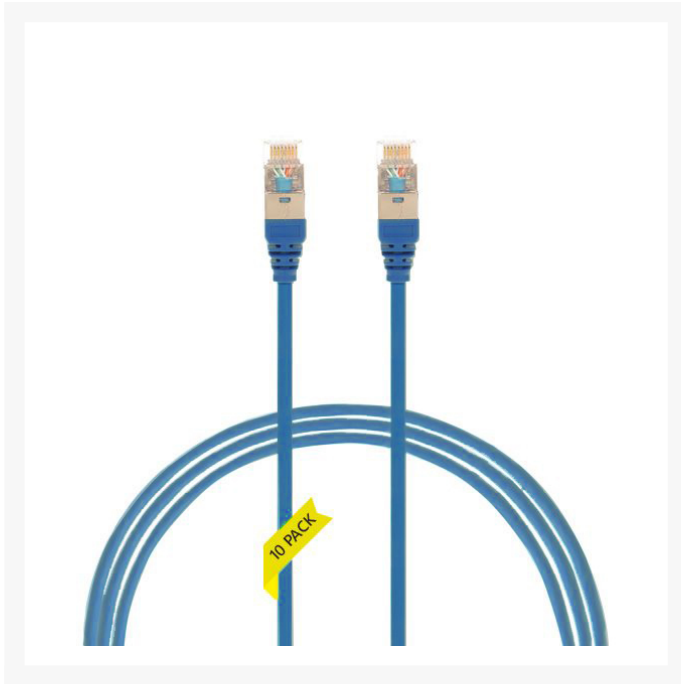

1m CAT6A RJ45 S/FTP THIN LSZH 30 AWG Network Cable | 10 Pack Blue

Product Images

Description

1m Cat 6A RJ45 S/FTP THIN LSZH 30 AWG Pack of 10 Network Cable. Blue

The 4Cabling THIN CAT6A Shielded FTP. Made from 100% bare copper, this THIN CAT6A patch leads is a great option for high-density patching where every bit of space matters. 4Cabling CAT6A THIN S/FTP patch leads are designed to use for mission-critical data delivery where performance, reliability, and maximum speed are paramount. The 30 AWG cable diameter is thin enough for the cable to reach an even tighter spot without compromising its maximum capability.

CAT6A cables are manufactured differently from CAT5E/ 6 in many ways. The nature of a 10G network is such that pairs of copper conductors in the same cable can create crosstalk amongst themselves, a scenario not normally seen or considered in CAT6A or below rated patch leads. Pair separation becomes a critical design trait. Only cables designed and manufactured to exact specifications will perform at 500MHz required in high-performance CAT6A installations.

FEATURES:

- 100% copper
- 30AWG x 4P
- Gigabit applications
- Available in different colours and lengths
- Low Smoke Zero Halogen Jacket Material
- Australian Standard wiring T568A
- RoHS Compliance

SPECIFICATIONS: