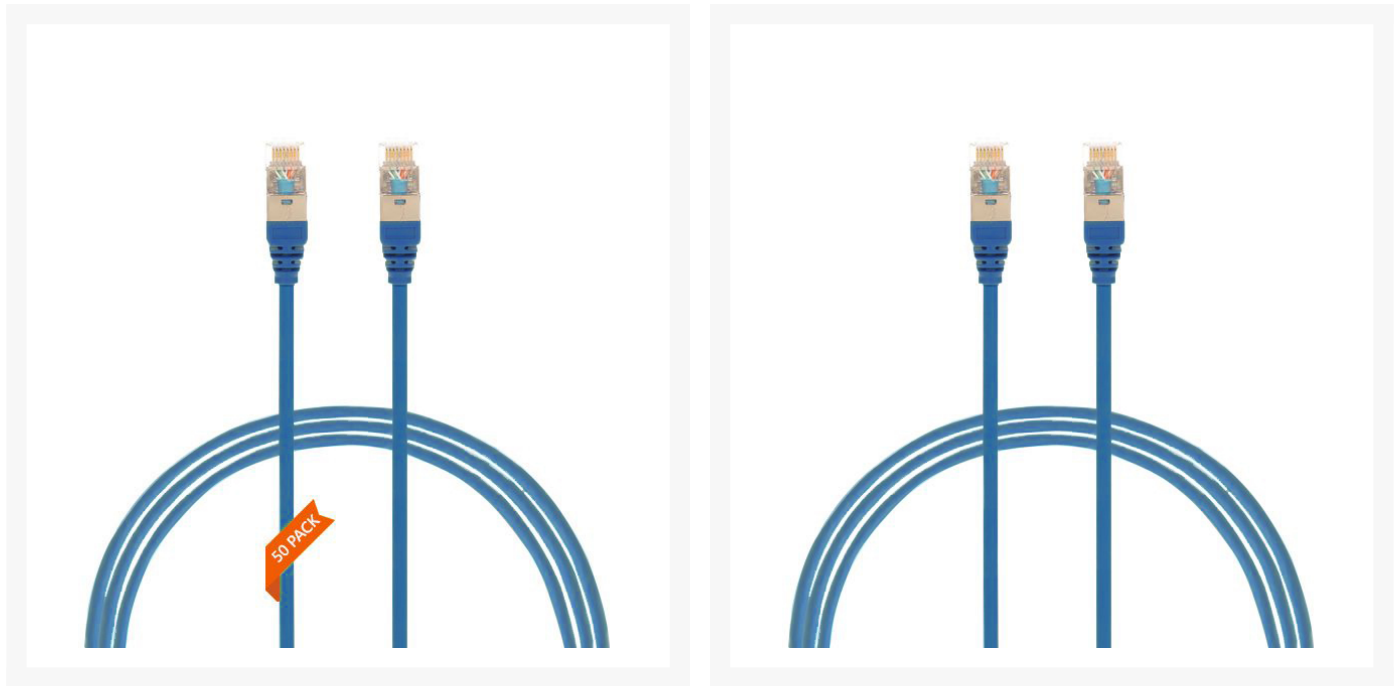

0.75m CAT6A RJ45 S/FTP THIN LSZH 30 AWG Network Cable | 50 Pack Blue

Product Images

Description

0.75m Cat 6A RJ45 S/FTP THIN LSZH 30 AWG Pack of 50 Network Cable. Blue

The 4Cabling THIN CAT6A Shielded FTP. Made from 100% bare copper, this THIN CAT6A patch leads is a great option for high-density patching where every bit of space matters. 4Cabling CAT6A THIN S/FTP patch leads are designed to use for mission-critical data delivery where performance, reliability, and maximum speed are paramount. The 30 AWG cable diameter is thin enough for the cable to reach an even tighter spot without compromising its maximum capability.

CAT6A cables are manufactured differently from CAT5E/ 6 in many ways. The nature of a 10G network is such that pairs of copper conductors in the same cable can create crosstalk amongst themselves, a scenario not normally seen or considered in CAT6A or below rated patch leads. Pair separation becomes a critical design trait. Only cables designed and manufactured to exact specifications will perform at 500MHz required in high-performance CAT6A installations.

- Colour: Blue
- Length: 0.75M
- Connector: RJ45 - RJ45
- Cable Type: CAT6A S/FTP THIN Fully Shielded
- External diameter:& 4.5mm
- Jacket Material: LSZH

Warranty

3-year limited warranty.

Why 4Cabling?

- Australia's leading importer & wholesaler of 19" server racks, copper, ethernet cable, fibre optic leads & structured networking products
- ISO 9001, NSW Govt. & GITC (QLD Govt.) approved supplier
- Secure online shopping 24/7
- A loyal customer base of 100k+ who trust us for their data & electrical needs
- Over 3000 quality products in stock ready to go
- All products are approved as per local Australian standards
- Warranty & peace of mind return policy
- Lightning-fast delivery nationwide
- Expert advice
- Proudly 100% Australian owned & operated