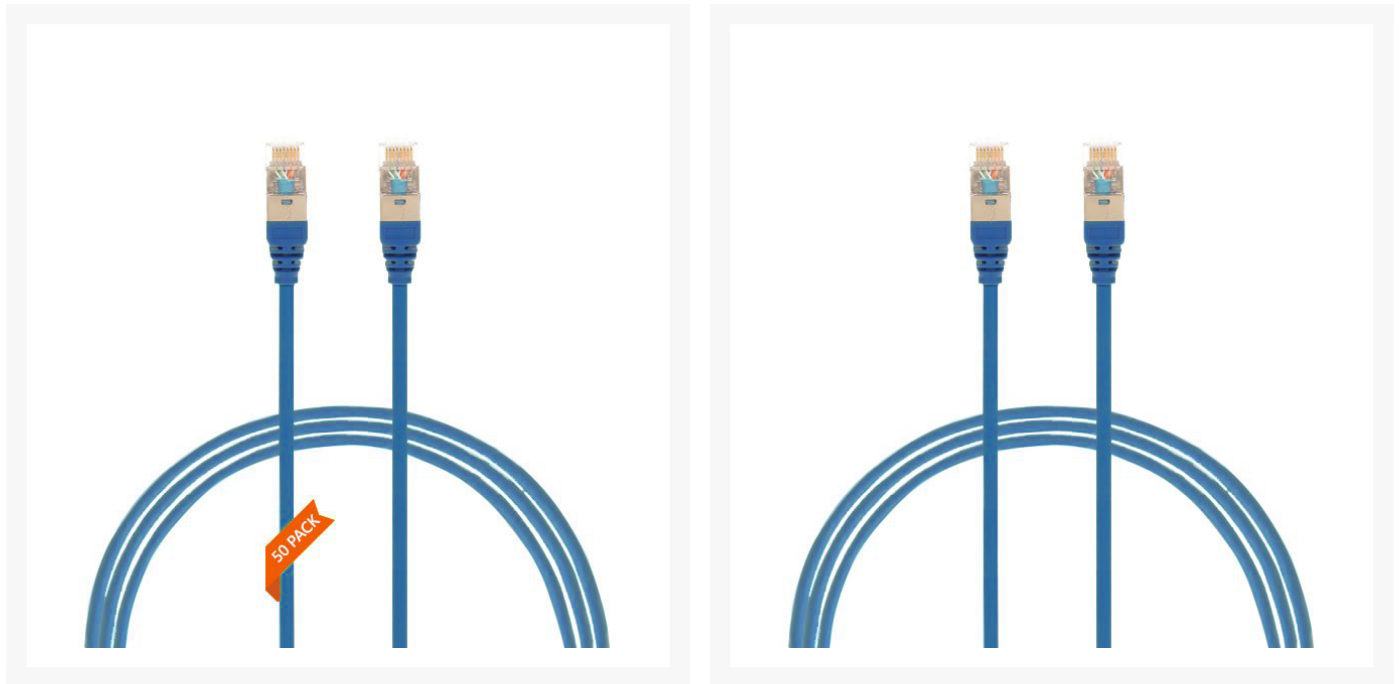

0.25m CAT6A RJ45 S/FTP THIN LSZH 30 AWG Network Cable | 50 Pack Blue

Product Images

Description

0.25m Cat 6A RJ45 S/FTP THIN LSZH 30 AWG Pack of 50 Network Cable. Blue

The 4Cabling THIN CAT6A Shielded FTP. Made from 100% bare copper, this THIN CAT6A patch leads is a great option for high-density patching where every bit of space matters. 4Cabling CAT6A THIN S/FTP patch leads are designed to use for mission-critical data delivery where performance, reliability, and maximum speed are paramount. The 30 AWG cable diameter is thin enough for the cable to reach an even tighter spot without compromising its maximum capability.

CAT6A cables are manufactured differently from CAT5E/ 6 in many ways. The nature of a 10G network is such that pairs of copper conductors in the same cable can create crosstalk amongst themselves, a scenario not normally seen or considered in CAT6A or below rated patch leads. Pair separation becomes a critical design trait. Only cables designed and manufactured to exact specifications will perform at 500MHz required in high-performance CAT6A installations.

- Colour: Blue
- Length: 0.25M
- Connector: RJ45 - RJ45
- Cable Type: CAT6A S/FTP THIN Fully Shielded
- External diameter:& 4.5mm
- Jacket Material: LSZH

Warranty

3-year limited warranty.

Why 4Cabling?

- Australia's leading importer & wholesaler of 19" server racks, copper, ethernet cable, fibre optic leads & structured networking products
- ISO 9001, NSW Govt. & GITC (QLD Govt.) approved supplier
- Secure online shopping 24/7
- A loyal customer base of 100k+ who trust us for their data & electrical needs
- Over 3000 quality products in stock ready to go
- All products are approved as per local Australian standards
- Warranty & peace of mind return policy
- Lightning-fast delivery nationwide
- Expert advice
- Proudly 100% Australian owned & operated