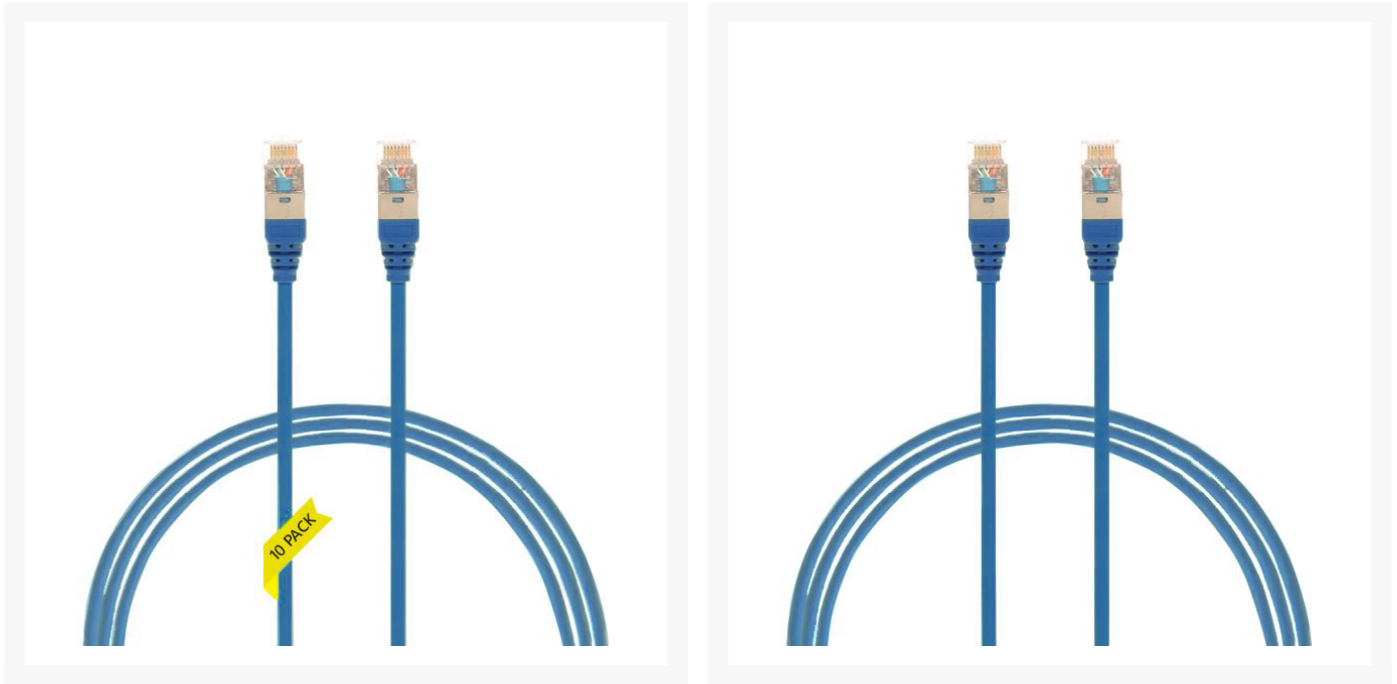

0.25m CAT6A RJ45 S/FTP THIN LSZH 30 AWG Network Cable | 10 Pack Blue

Product Images

Description

0.25m Cat 6A RJ45 S/FTP THIN LSZH 30 AWG Pack of 10 Network Cable. Blue

The 4Cabling THIN CAT6A Shielded FTP. Made from 100% bare copper, this THIN CAT6A patch leads is a great option for high-density patching where every bit of space matters. 4Cabling CAT6A THIN S/FTP patch leads are designed to use for mission-critical data delivery where performance, reliability, and maximum speed are paramount. The 30 AWG cable diameter is thin enough for the cable to reach an even tighter spot without compromising its maximum capability.

CAT6A cables are manufactured differently from CAT5E/ 6 in many ways. The nature of a 10G network is such that pairs of copper conductors in the same cable can create crosstalk amongst themselves, a scenario not normally seen or considered in CAT6A or below rated patch leads. Pair separation becomes a critical design trait. Only cables designed and manufactured to exact specifications will perform at 500MHz required in high-performance CAT6A installations.

- Colour: Blue
- Length: 0.25M
- Connector: RJ45 - RJ45
- Cable Type: CAT6A S/FTP THIN Fully Shielded
- External diameter:& 4.5mm
- Jacket Material: LSZH

Warranty

3-year limited warranty.

Why 4Cabling?

- Australia's leading importer & wholesaler of 19" server racks, copper, ethernet cable, fibre optic leads & structured networking products
- ISO 9001, NSW Govt. & GITC (QLD Govt.) approved supplier
- Secure online shopping 24/7
- A loyal customer base of 100k+ who trust us for their data & electrical needs
- Over 3000 quality products in stock ready to go
- All products are approved as per local Australian standards
- Warranty & peace of mind return policy
- Lightning-fast delivery nationwide
- Expert advice
- Proudly 100% Australian owned & operated