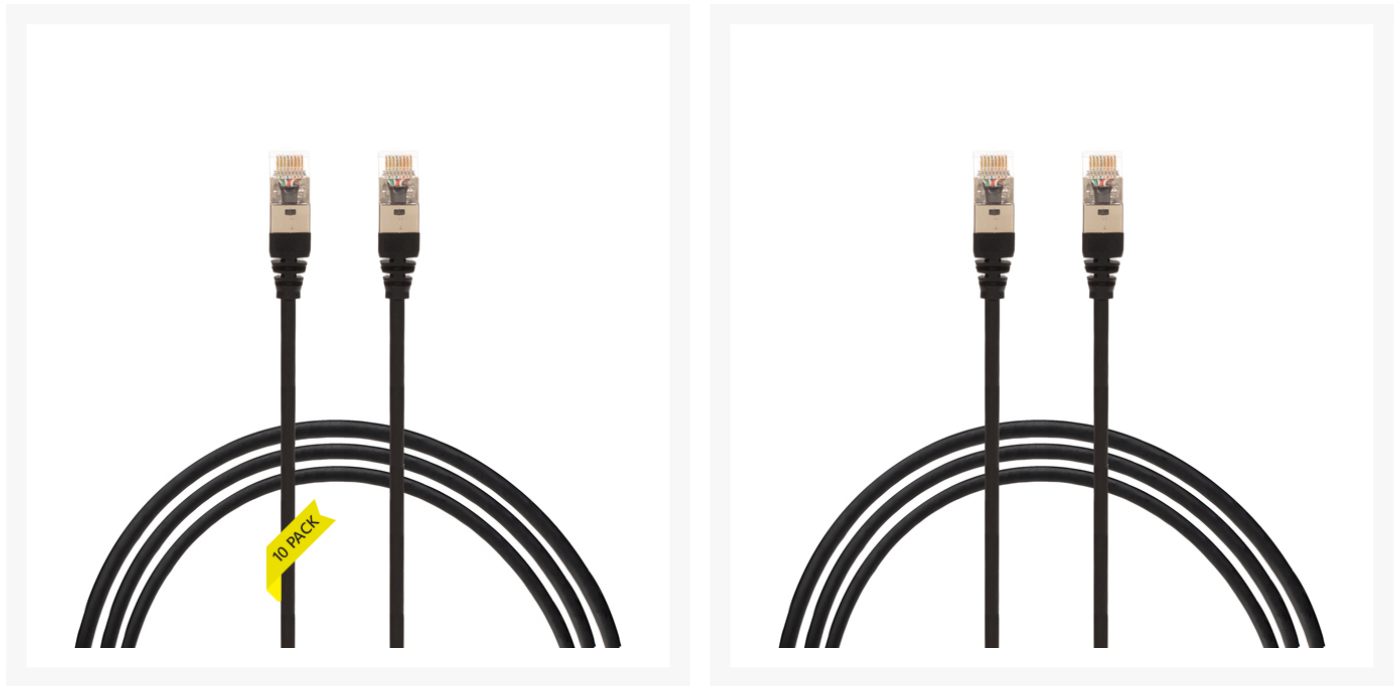

0.75m CAT6A RJ45 S/FTP THIN LSZH 30 AWG Network Cable | 10 Pack Black

Product Images

Description

0.75m Cat 6A RJ45 S/FTP THIN LSZH 30 AWG Pack of 10 Network Cable. Black

The 4Cabling THIN CAT6A Shielded FTP. Made from 100% bare copper, this THIN CAT6A patch leads is a great option for high-density patching where every bit of space matters. 4Cabling CAT6A THIN S/FTP patch leads are designed to use for mission-critical data delivery where performance, reliability, and maximum speed are paramount. The 30 AWG cable diameter is thin enough for the cable to reach an even tighter spot without compromising its maximum capability.

CAT6A cables are manufactured differently from CAT5E/ 6 in many ways. The nature of a 10G network is such that pairs of copper conductors in the same cable can create crosstalk amongst themselves, a scenario not normally seen or considered in CAT6A or below rated patch leads. Pair separation becomes a critical design trait. Only cables designed and manufactured to exact specifications will perform at 500MHz required in high-performance CAT6A installations.

FEATURES:

- 100% copper
- 30AWG x 4P
- Gigabit applications
- Available in different colours and lengths
- Low Smoke Zero Halogen Jacket Material
- Australian Standard wiring T568A
- RoHS Compliance

SPECIFICATIONS: