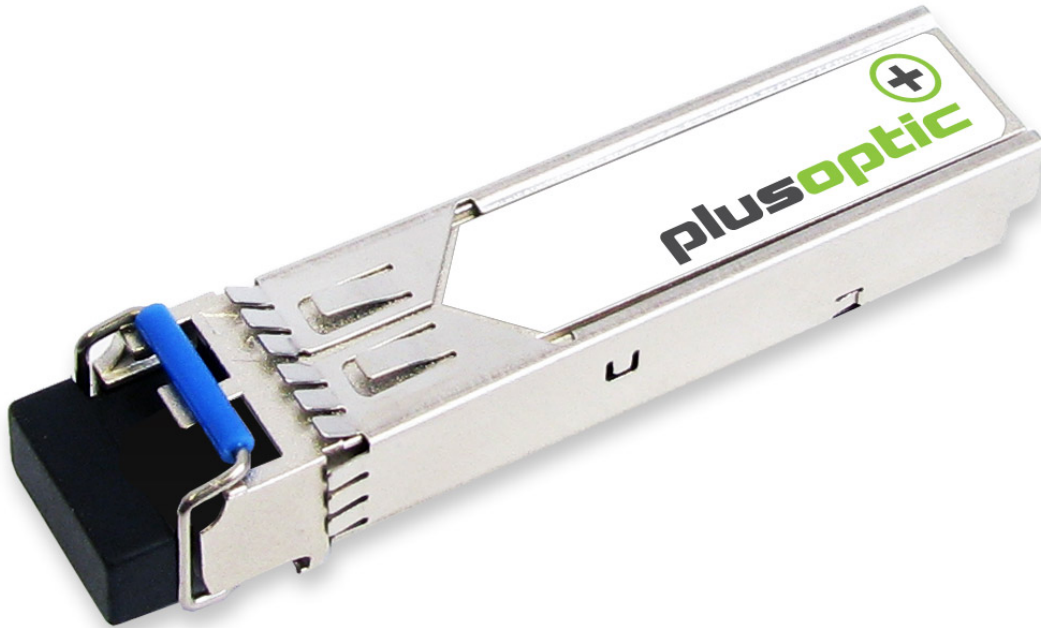

Westermo compatible, SFP, 1.25G, 1310nm, 10KM, LC, SMF | PlusOptic SFP-1G-LX-WESi

Product Images

Description

Westermo compatible, SFP, 1.25G, 1310nm, 10KM, LC, SMF | PlusOptic SFP-1G-LX-WESi

PLUSOPTIC's SFP-1G-LX-WESi Small Form Factor Pluggable (SFP) transceivers are compatible with the Small Form Factor Pluggable Multi-Sourcing Agreement (MSA). The transceiver consists of five sections: the LD driver, the limiting amplifier, the digital diagnostic monitor, the FP laser and the PIN photo-detector. The module data link up to 10KM in 9/125um single mode fiber.

The optical output can be disabled by a TTL logic high-level input of Tx Disable, and the system also can disable the module via I2C. Tx Fault is provided to indicate that degradation of the laser. Loss of signal (LOS) output is provided to indicate the loss of an input optical signal of receiver or the link status with partner. The system can also get the LOS (or Link)/Disable/Fault information via I2C register access.

FEATURES

- Up to 1.25Gb/s data links
- FP laser transmitter and PIN photo-detector
- Up to 10km on 9/125µm SMF
- Hot-pluggable SFP footprint
- Duplex LC/UPC type pluggable optical interface
- Low power dissipation
- Metal enclosure, for lower EMI
- RoHS compliant and lead-free
- Support Digital Diagnostic Monitoring interface
- Single +3.3V power supply
- Compliant with SFF-8472
- Case operating temperature
 - Industrial: -40°C to +85°C