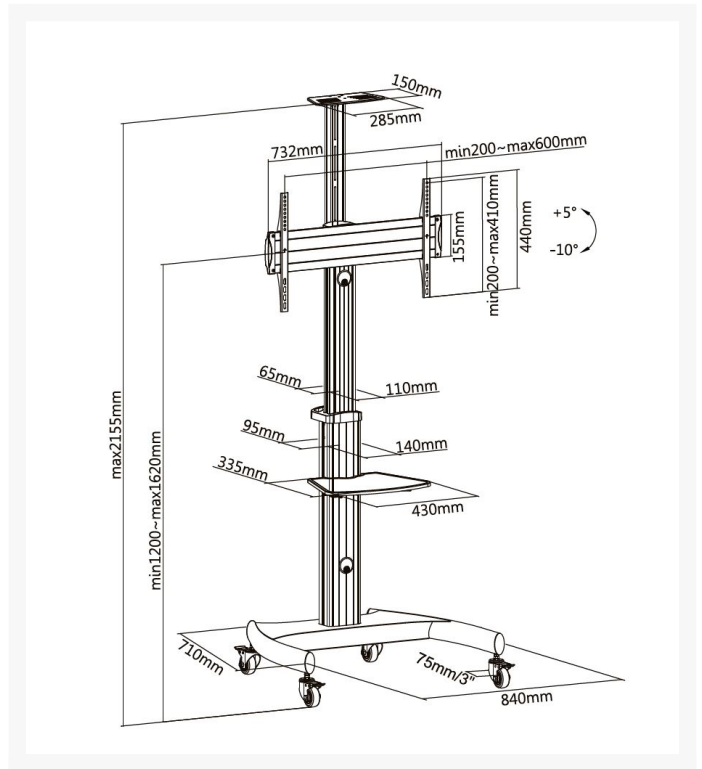

4Cabling Aluminium Mobile TV Display Cart for 37" to 70"

Product Images

Description

4Cabling Aluminium Mobile TV Display Cart for 37" - 70"

The Aluminium mobile TV display stand offers a complete solution by serving a variety of needs. Constructed of high-quality aluminum to ensure long-lasting and durability. Designed to suit the high-end application, this Mobile Display Stand adds a modern touch to your home or office.

The stand comes with an adjustable telescoping height allowing you to adjust for the best viewing angle. Great for the home or office with an adjustable middle tray for your laptop or Blu-ray player.

Suitable for most 37"-70" flat panel TV up to 50kg

FEATURES

- Easy & quick installation
- Large and sturdy base
- Appliance/equipment shelf rated to hold 5kg
- Suitable for most 37"-70" TV's or monitors

- Durable locking castors
- Max.VESA: 600x400mm
- Max weight supported: 50kg
- Telescopic pillar height: 1200mm-16200mm
- Display rotation range of& +90°~0°
- Tilt range:& +5°~-12°
- Internal cable management system to help keep cables concealed and organized