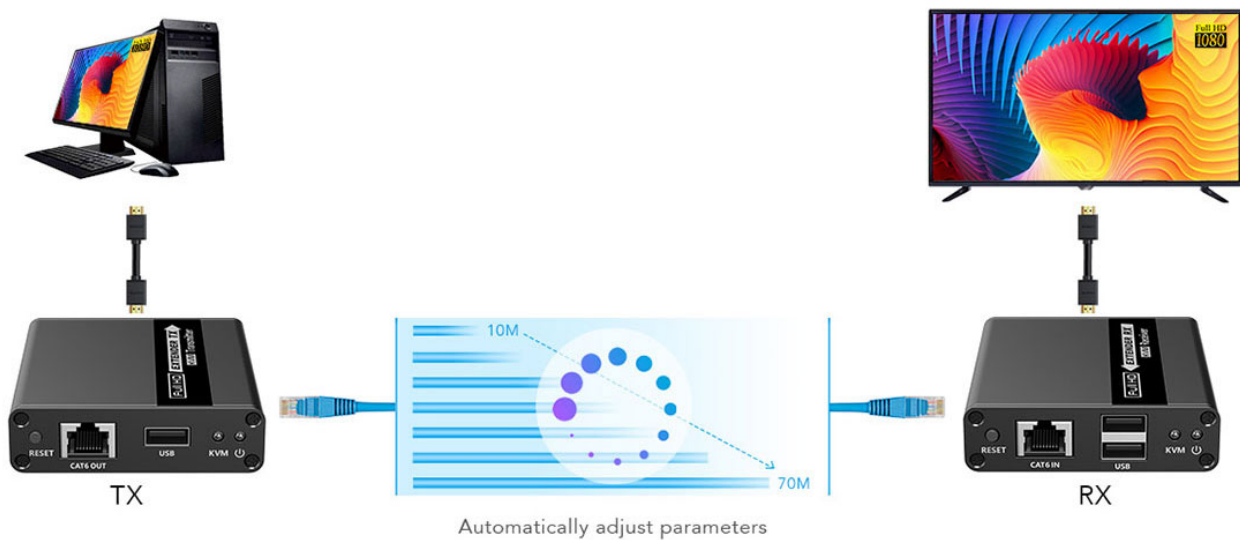

# KVM Console Extender Over Cat 6/6A 70m with HDMI® Loop-Through, S/PDF ARC

# KVM Console Extender Over Cat 6/6A 70 Meters with HDMI Loop-Through

This KVM console extender transmits HDMI 1080p AV signal, as well as USB for keyboard and mouse up to 70m with CAT6 or higher level cables. It overcomes the HDMI signal transmission distance limit to make projects more stable and save cost to a large extent.

Support PC, KVM and Server remote Control, especially for real-time monitoring and management of traffic control centers, medical Institution, Video Editing, Advertising, Conference Systems, Home Theater and more. The product can automatically adjust parameters to match different network cables and achieve the best display performance.

## FEATURES

- Point to point extender
- Zero Latency
- Supports resolution of up to 1080p@60Hz
- Transmission distance of up to 70meters via CAT6/6A cable
- Built-in 3.5mm L/R jack for headset/Speaker
- Includes a transmitter unit (TX) and a receiver unit (RX), working as a pair
- HDMI loop out to allow local display
- Supports EDID Passthrough
- Built-in Lightning, Surge and ESD Protection