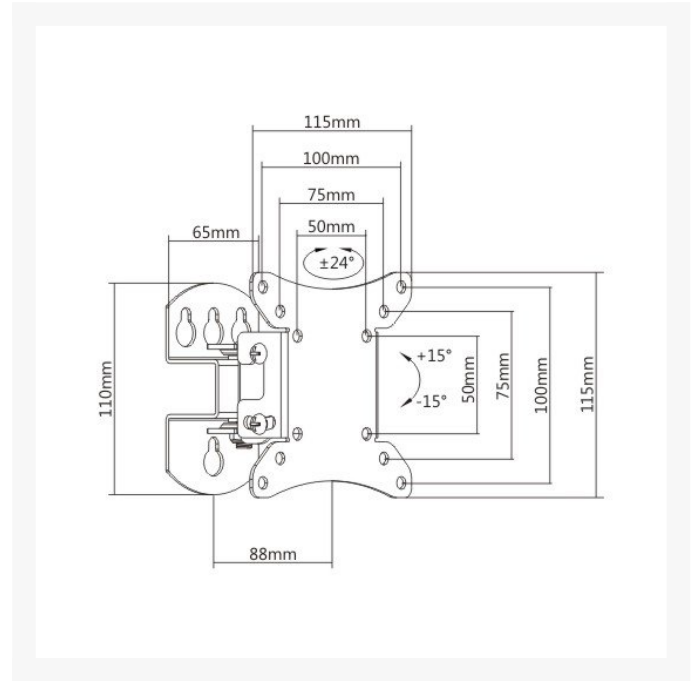

4Cabling Moitor Bracket Tilt & Swivel | VESA Compliant 50x 50, 75x75, 100x100 | Max Load 30KG | BLACK

Product Images

Description

4Cabling Moitor Bracket Tilt & Swivel | VESA Compliant 50x 50, 75x75, 100x100 | Max Load 30KG | BLAC

4Cabling LCD/ LED TV/Monitor wall mounting bracket is great for any screen that requires horizontal 90° left-right swivelling, as well as 20° tilting up-down. Supports most 13" to 32" flat panel LCD and LED screens, VESA compatible with 50x50, 75x75 and 100x100

FEATURES

- Swivel LCD Bracket (one pivot point)
- Supports VESA 50 / 75 / 100
- Supports up to 32" LCD Screens
- Maximum loading capacity: 30kg
- 88mm profile on full extension
- 48° horizontal swing
- ±30° vertical tilt