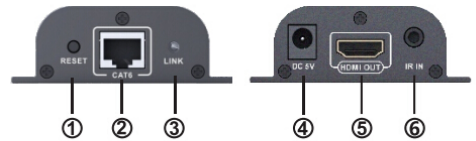

HDMI® Extender 1080P, up to 50m Support IR Repeat

Product Images

3.1.HDMI to Rj45

- ① DC5V power input
- ② HDMI signal input
- ③ IR signal output to connect with IR blaster extension cable
- ④ RESET
- ⑤ RJ45 signal output
- ⑥ HDMI signal indicator led. It lights on all the time with HDMI signal input, flashes with no signal input.

3.2.RJ45 to HDMI

- ① RESET
- ② Rj45 signal input
- ③ Connection status indicator led. It lights on all the time with HDMI signal transmission, flashes with no signal transmission.
- ④ DC5V power input
- ⑤ HDMI signal output
- ⑥ IR signal input to connect with IR receiver extension cable

Description

HDMI Extender Over Cat 6/6A 50 Meters with IR passback for remote control of the source device

This HDMI network extender transmits HDMI 1080p AV signal up to 50M with cat6 or higher level cables. It overcomes HDMI signal transmission distance limit to make projects more stable and save cost to a large extent.

FEATURES

- Uncompressed and zero latency
- Plug and play, without software installation
- Supports resolution of up to 1080p@60Hz
- Transmission distance of up to 50meters via CAT6/6A cable
- Built-in EDID pass back function to get better compatibility
- Includes a transmitter unit (TX) and a receiver unit (RX), working as a pair
- Support IR passback so you can easily control source device from the receiver side
- Pure hardware transmission
- Auto-adjusting to match cable length
- HDMI lossless transmission