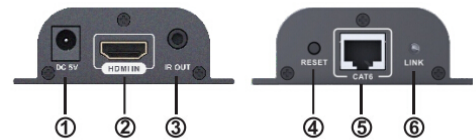

HDMI® Extender 1080P, up to 50m Support IR Repeat

Product Images

3.1.HDMI to Rj45

- ① DC5V power input
- ② HDMI signal input
- ③ IR signal output to connect with IR blaster extension cable
- ④ RESET
- ⑤ RJ45 signal output
- ⑥ HDMI signal indicator led. It lights on all the time with HDMI signal input, flashes with no signal input.

3.2.RJ45 to HDMI

- ① RESET
- ② Rj45 signal input
- ③ Connection status indicator led. It lights on all the time with HDMI signal transmission, flashes with no signal transmission.
- ④ DC5V power input
- ⑤ HDMI signal output
- ⑥ IR signal input to connect with IR receiver extension cable

Description

HDMI Extender Over Cat 6/6A 50 Meters with IR passback for remote control of the source device

This HDMI network extender transmits HDMI 1080p AV signal up to 50M with cat6 or higher level cables. It overcomes HDMI signal transmission distance limit to make projects more stable and save cost to a large extent.

FEATURES

- Uncompressed and zero latency
- Plug and play, without software installation
- Supports resolution of up to 1080p@60Hz
- Transmission distance of up to 50meters via CAT6/6A cable
- Built-in EDID pass back function to get better compatibility
- Includes a transmitter unit (TX) and a receiver unit (RX), working as a pair
- Support IR passback so you can easily control source device from the receiver side
- Pure hardware transmission
- Auto-adjusting to match cable length
- HDMI lossless transmission