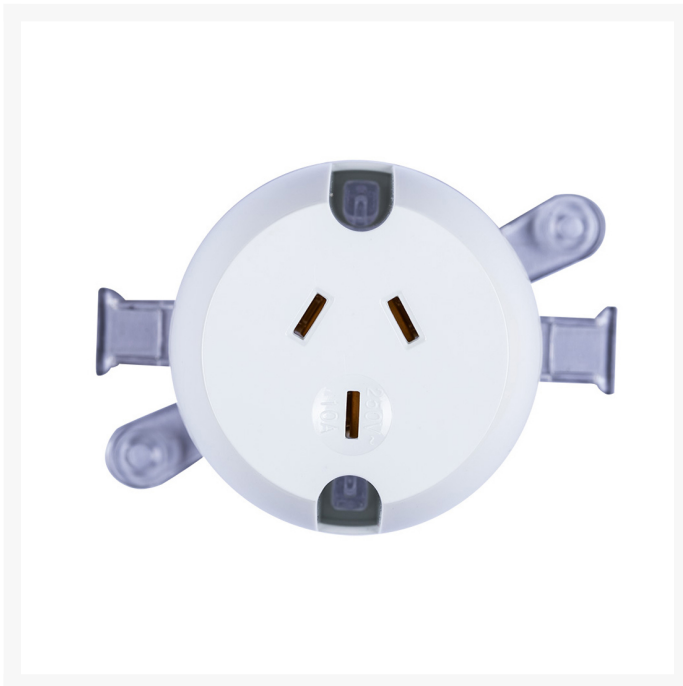

## 4C | Single Surface Socket 10A - White

# 4C | Single Surface Socket & 10A - White

The 4Cabling Industrial Single Surface Socket is used in: commercial and domestic downlights, highbay and lowbay lighting, exhaust fans, range hoods as well as any other single phase 3 pin appliances.

## APPLICATION

Used in commercial and domestic downlights, highbay and lowbay lighting, exhaust fans, range hoods as well as the any other single phase 3 pin appliances

## FEATURES

- Available in 250V 10A
- Easy cable entry
- All plugs have impact resistant, UV stabilised mouldings with high quality resins