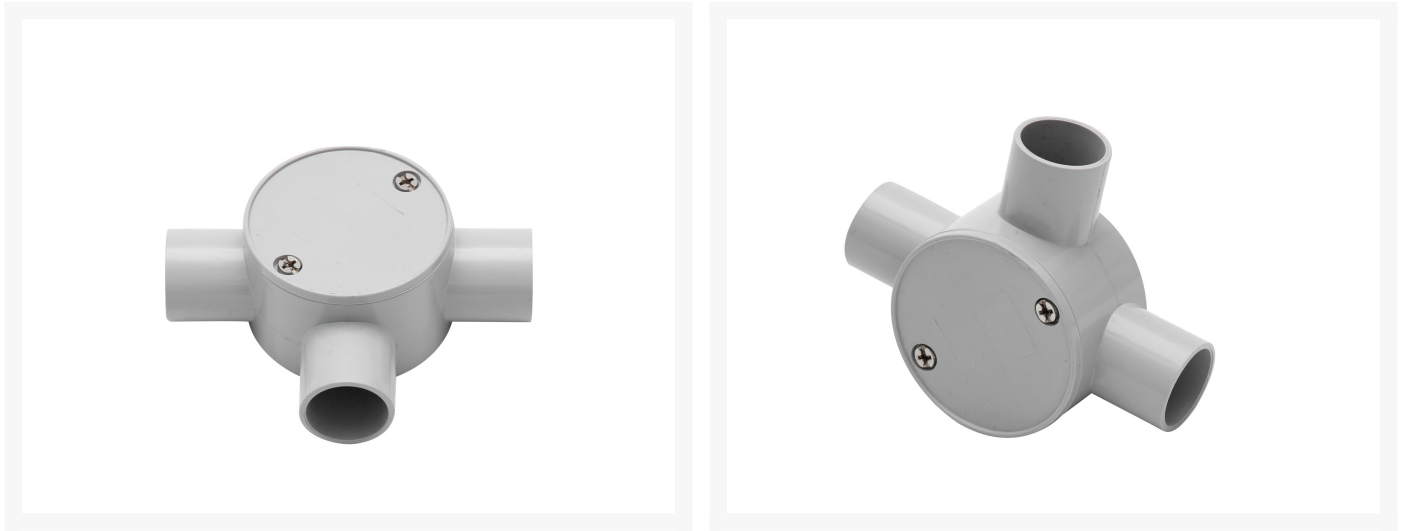

4C | Junction Box 25mm 3 Way - 10 Pack

Product Images

Description

4C | Junction Box 25mm 3 Way - 10 Pack

Made with UV stabilised high-performance UPVC material. Compatible with all standard PVC conduits. Use PVC cement to connect with the conduit. Available in 20 and 25mm diameter variants. Compliance: AS/NZS 2053.2:2001

Application

Suitable for electrical and solar installation. Compatible with all standard PVC conduits.

Specifications

QUANTITY IN PACK	10
COLOUR	Grey
EXTERNAL DIAMETER	29.4mm
INTERNAL DIAMETER	25.25mm
MATERIAL	UV Stabilised high-performance UPVC
DIMENSION	65.6 X 41 X 115mm
SIZE (mm) / SPEC	25mm
COMPLIANCES	AS/NZS 2053.2:2001