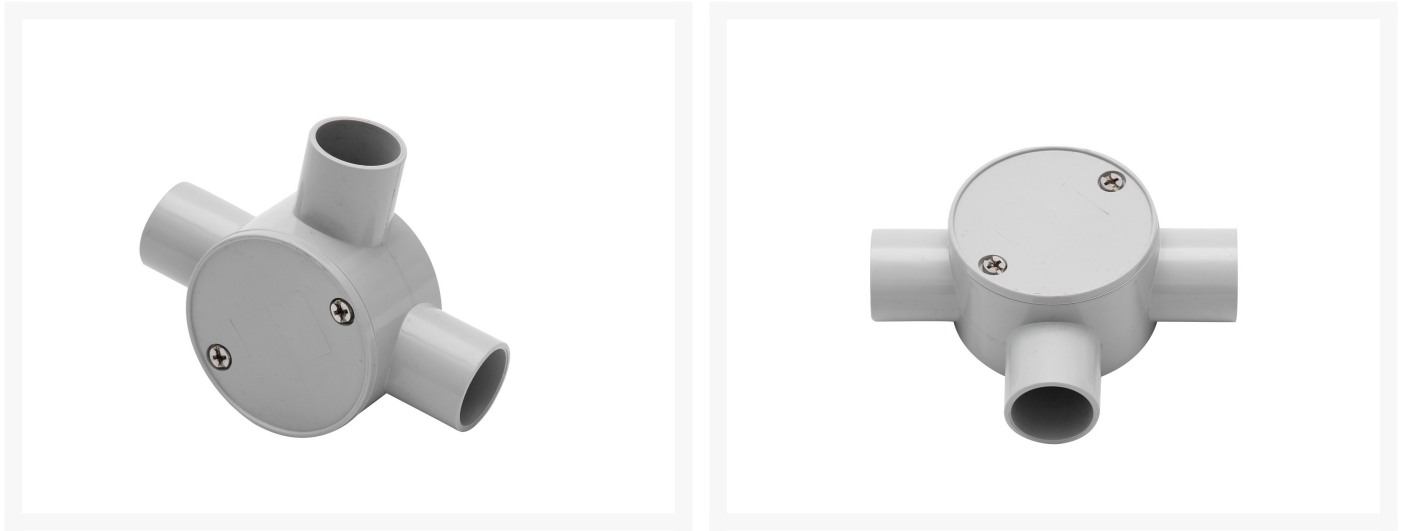

4C | Junction Box 20mm 3 Way - 10 Pack

Product Images

Description

4C | Junction Box 20mm 3 Way - 10 Pack

Made with UV stabilised high-performance UPVC material. Compatible with all standard PVC conduits. Use PVC cement to connect with the conduit. Available in 20 and 25mm diameter variants. Compliance: AS/NZS 2053.2:2001

Application

Suitable for electrical and solar installation. Compatible with all standard PVC conduits.

Specifications

QUANTITY IN PACK	10
COLOUR	Grey
EXTERNAL DIAMETER	24.4mm
INTERNAL DIAMETER	20.25mm
MATERIAL	UV Stabilised high-performance UPVC
DIMENSION	65.6 X 41 X 105mm
SIZE (mm) / SPEC	20mm
COMPLIANCES	AS/NZS 2053.2:2001