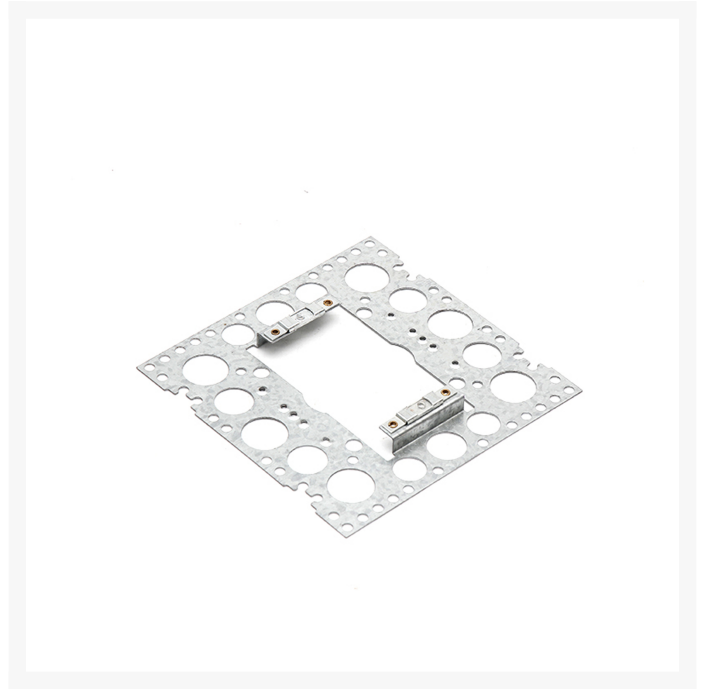

4C | Square Render Mounting Bracket for Elegant 0.8mm Thickness - 15 Pack

Product Images

Description

This bracket is suitable for use with 4Cabling Elegant outlets and switches.