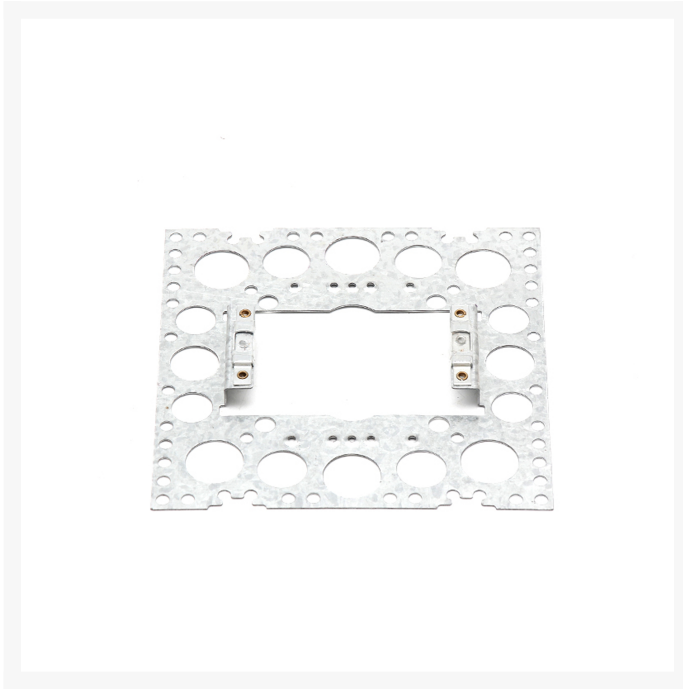

4C | Square Render Mounting Bracket for Elegant 0.8mm Thickness - 15 Pack

Product Images

Description

This bracket is suitable for use with 4Cabling Elegant outlets and switches.