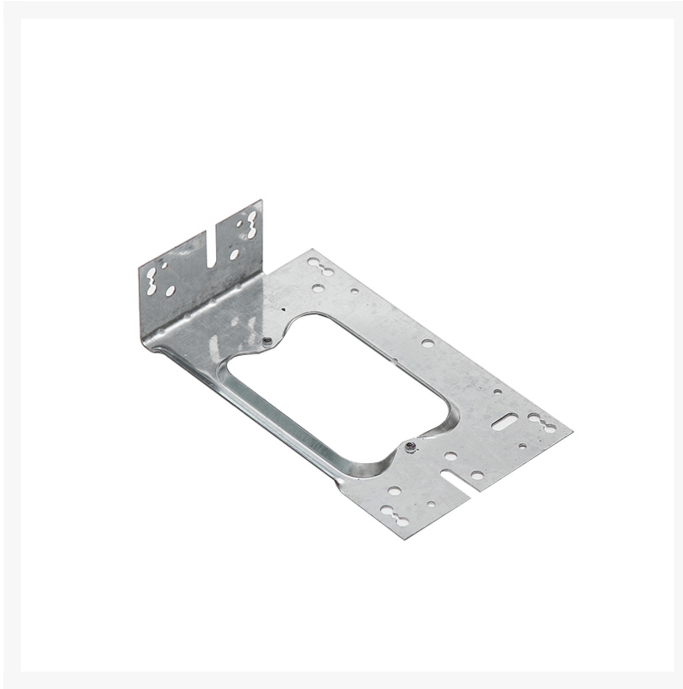

4C | Right Angle Mounting Bracket Large 1.0mm Thickness | 25 Pack

Product Images

Description

4Cabling | Right Angle Mounting Bracket Large 1.0mm Thickness | 25 Pack

Introducing the 4Cabling Right Angle Mounting Bracket Large, designed for seamless installations of Elegant series outlets and switches. Crafted from durable galvanized steel with a 1.0mm thickness, these brackets provide sturdy support for your electrical fixtures. Each pack contains 25 brackets, ensuring you have an adequate supply for your projects.

Upgrade your installation process with the 4Cabling Right Angle Mounting Bracket Large, offering reliability, durability, and ease of use for all your electrical mounting needs.

FEATURES

- Specifically designed for Elegant series outlets and switches
- Durable galvanized steel construction
- 1.0mm thickness for added strength and stability

SPECIFICATIONS

- **Dimensions:** 93 x 157 x 40mm
- **Thickness:** 1.0mm
- **Qty in Pack:** 25
- **Material:** Galvanized Steel

WARRANTY

1-year limited warranty