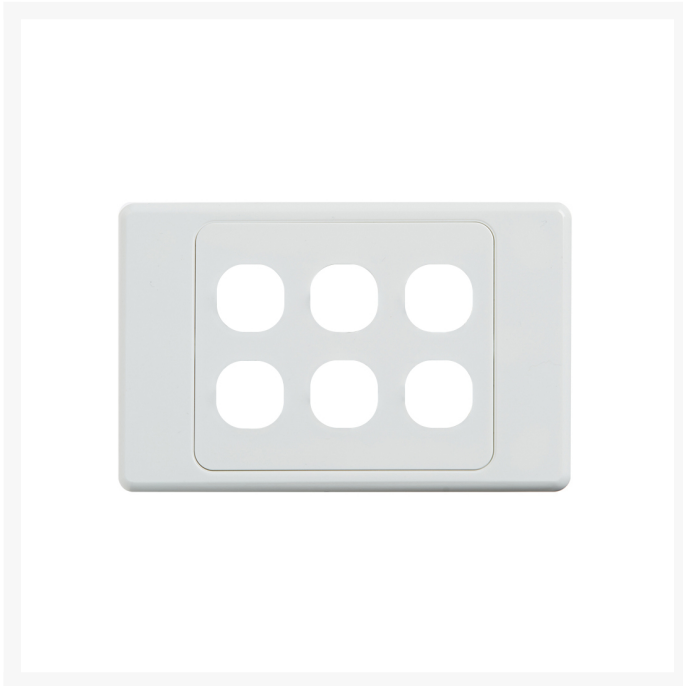

## 4C | Ultima 6 Gang Switch Cover Plate | White

# 4Cabling | Ultima 6 Gang Switch Cover Plate | White

Introducing the 4Cabling Ultima 6 Gang Switch Cover Plate in White – representing unparalleled quality and style for your electrical fixtures. Crafted with durability and uniqueness in mind, this switch cover plate promises reliability that lasts a lifetime. Its sleek design, measuring 73.6 x 117 x 12.9mm with a thickness of 12.9mm, ensures seamless integration into any indoor residential or commercial space, enhancing your interior décor effortlessly.

Elevate your space with the 4Cabling Ultima 6 Gang Switch Cover Plate – where quality meets style, ensuring your electrical fixtures shine with reliability and elegance.

Suitable for [4C | Ultima Wall Switch 6 Gang](#).

## SPECIFICATIONS

- **Qty In Pack:** 1
- **Colour:** White
- **Plate Size:** 73.6 x 117 x 12.9mm
- **Plate Thickness:** 12.9mm
- **Material:** Polycarbonate
- **Orientation:** Universal