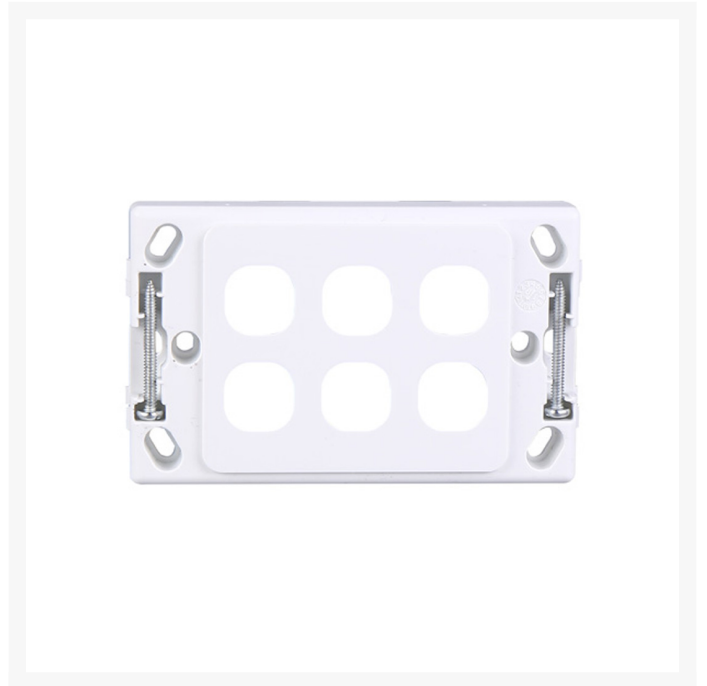

## 4C | Ultima 6 Gang Switch Cover Plate | White

# 4Cabling | Ultima 6 Gang Switch Cover Plate | White

Introducing the 4Cabling Ultima 6 Gang Switch Cover Plate in White – representing unparalleled quality and style for your electrical fixtures. Crafted with durability and uniqueness in mind, this switch cover plate promises reliability that lasts a lifetime. Its sleek design, measuring 73.6 x 117 x 12.9mm with a thickness of 12.9mm, ensures seamless integration into any indoor residential or commercial space, enhancing your interior décor effortlessly.

Elevate your space with the 4Cabling Ultima 6 Gang Switch Cover Plate – where quality meets style, ensuring your electrical fixtures shine with reliability and elegance.

Suitable for [4C | Ultima Wall Switch 6 Gang](#).

## SPECIFICATIONS

- **Qty In Pack:** 1
- **Colour:** White
- **Plate Size:** 73.6 x 117 x 12.9mm
- **Plate Thickness:** 12.9mm
- **Material:** Polycarbonate
- **Orientation:** Universal