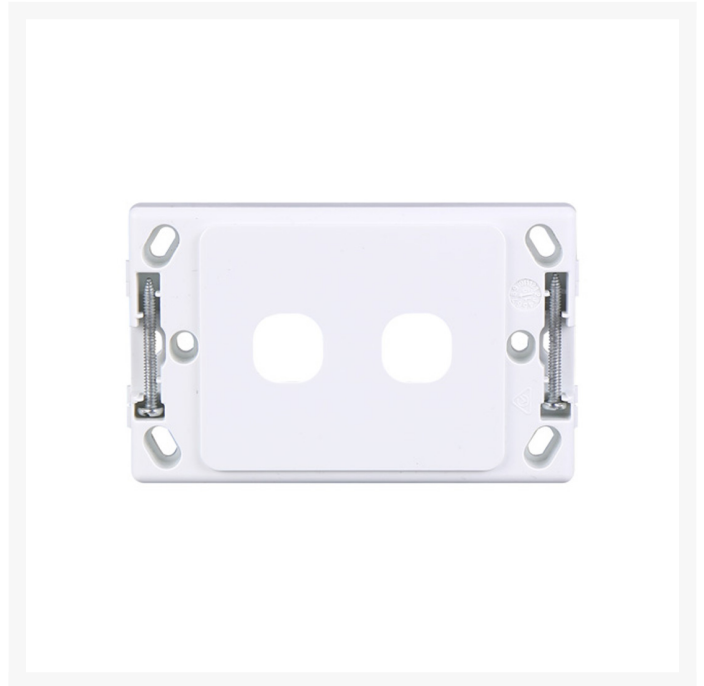

4C | Ultima 2 Gang Switch Cover Plate | White

Product Images

4Cabling | Ultima 2 Gang Switch Cover Plate | White

Introducing the 4Cabling Ultima 2 Gang Switch Cover Plate in White – representing unparalleled quality and style for your electrical fixtures. Crafted with durability and uniqueness in mind, this switch cover plate promises reliability that lasts a lifetime. Its sleek design, measuring 73.6 x 117 x 12.9mm with a thickness of 12.9mm, ensures seamless integration into any indoor residential or commercial space, enhancing your interior décor effortlessly.

Elevate your space with the 4Cabling Ultima 2 Gang Switch Cover Plate – where quality meets style, ensuring your electrical fixtures shine with reliability and elegance.

Suitable for [4C | Ultima Wall Switch 2 Gang](#).

FEATURES

- Unrivalled quality and durability
- Sleek and unique design
- Universal orientation for easy installation
- Lifetime warranty for peace of mind

SPECIFICATIONS

- **Qty In Pack:** 1
- **Colour:** White
- **Plate Size:** 73.6 x 117 x 12.9mm
- **Plate Thickness:** 12.9mm
- **Material:** Polycarbonate
- **Orientation:** Universal