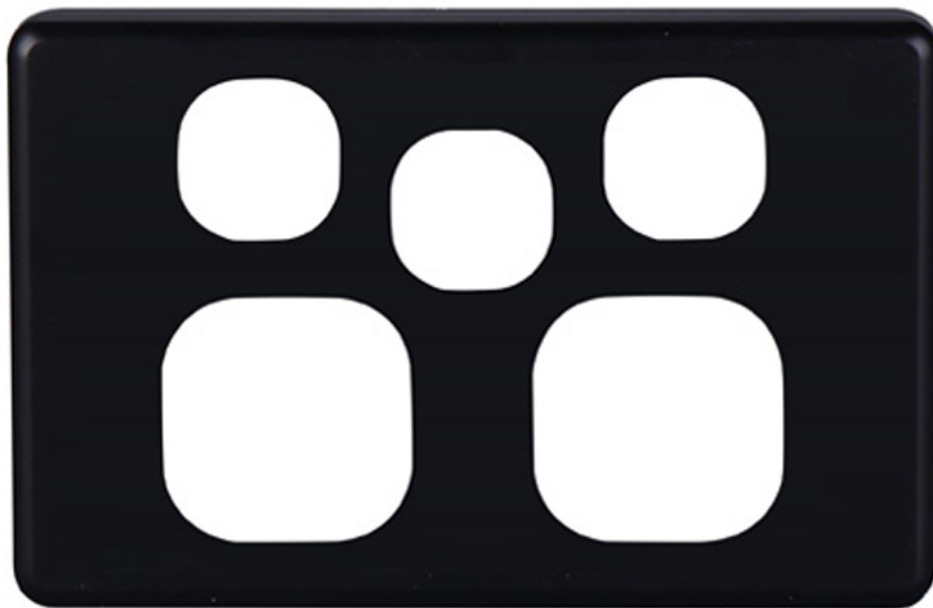

4C | Classic Double Power Point Cover Plate with Extra Switch | Black

Product Images

Description

4Cabling | Classic Double Power Point Cover Plate with Extra Switch | Black

Introducing the 4Cabling Classic Cover Plates in Black! Elevate your switches and socket outlets with this premium accessory designed to enhance both functionality and aesthetics.

Crafted from durable Polycarbonate material, this switch cover plate ensures longevity and reliability for your electrical fixtures. Its sleek design, with dimensions of 75.5 x 117 x 12.9mm and a thickness of 12.9mm, guarantees a seamless integration into any space, providing a polished finish to your interior décor.

Experience effortless versatility with these interchangeable plates, ready to complement any interior style with its classic charm. Upgrade your switches and sockets today with the 4Cabling Classic Cover Plate and transform your space with ease. Unlock the perfect blend of functionality and style for your home or office.

Suitable for [4C | Classic Double Power Point with Extra Switch](#).

SPECIFICATIONS

- **Qty In Pack:** 1
- **Colour:** Black
- **Plate Size:** 75.5 x 117 x 12.9mm
- **Plate Thickness:** 12.9mm
- **Material:** Polycarbonate
- **Orientation:** Horizontal