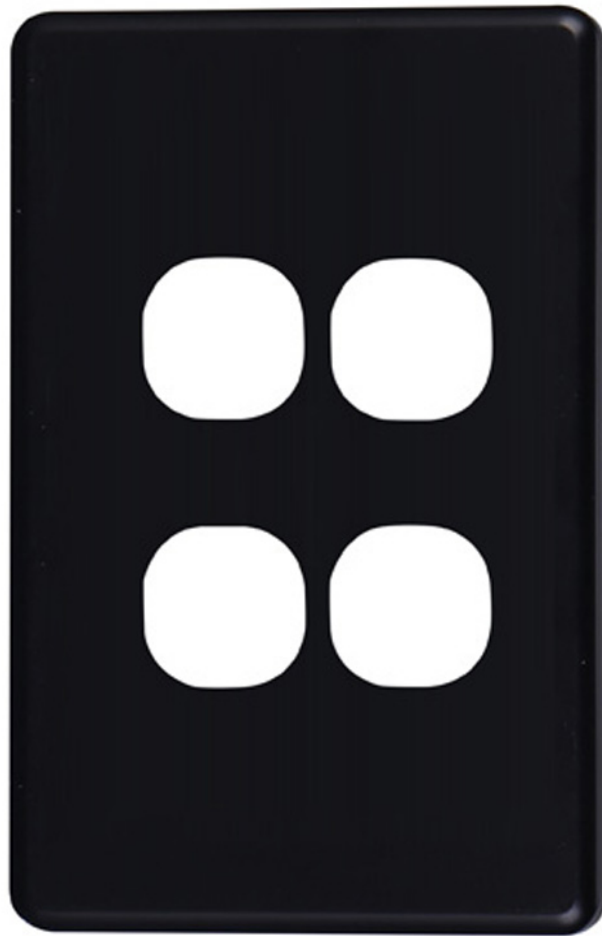

4C | Classic 4 Gang Switch Cover Plate | Black

Product Images

4Cabling | Classic 4 Gang Switch Cover Plate | Black

Introducing the 4Cabling Classic Cover Plates in Black! Elevate your switches and socket outlets with this premium accessory designed to enhance both functionality and aesthetics.

Crafted from durable Polycarbonate material, this switch cover plate ensures longevity and reliability for your electrical fixtures. Its sleek design, with dimensions of 75.5 x 117 x 12.9mm and a thickness of 12.9mm, guarantees a seamless integration into any space, providing a polished finish to your interior décor.

Experience effortless versatility with these interchangeable plates, ready to complement any interior style with its classic charm. Upgrade your switches and sockets today with the 4Cabling Classic Cover Plate and transform your space with ease. Unlock the perfect blend of functionality and style for your home or office.

Suitable for [4C | Classic Wall Switch 4 Gang](#).

SPECIFICATIONS

- **Qty In Pack:** 1
- **Colour:** Black
- **Plate Size:** 75.5 x 117 x 12.9mm
- **Plate Thickness:** 12.9mm
- **Material:** Polycarbonate
- **Orientation:** Universal