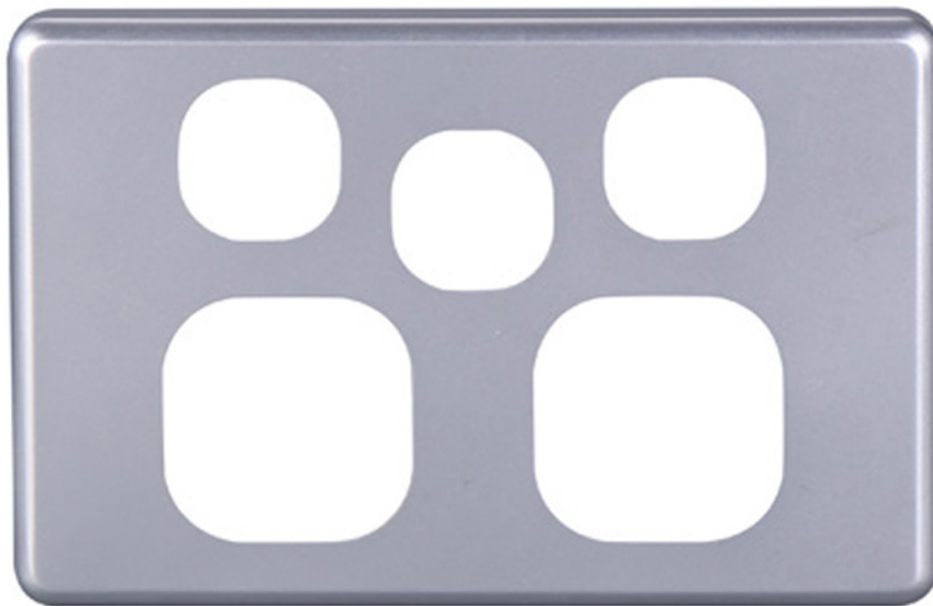

4C | Classic Double Power Point Cover Plate with Extra Switch | Silver

Product Images