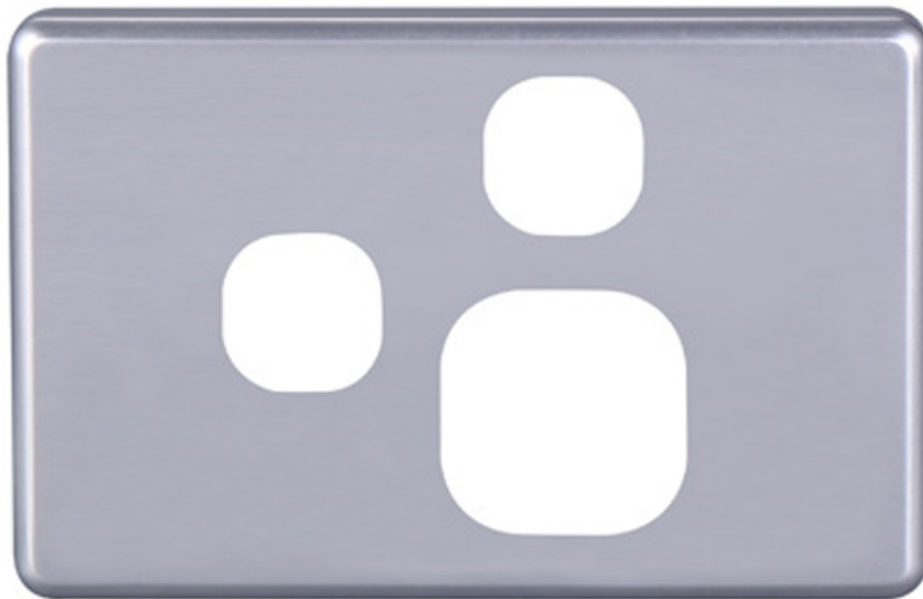

4C | Classic Single Power Point Cover Plate with Extra Switch | Horizontal | Silver

Product Images