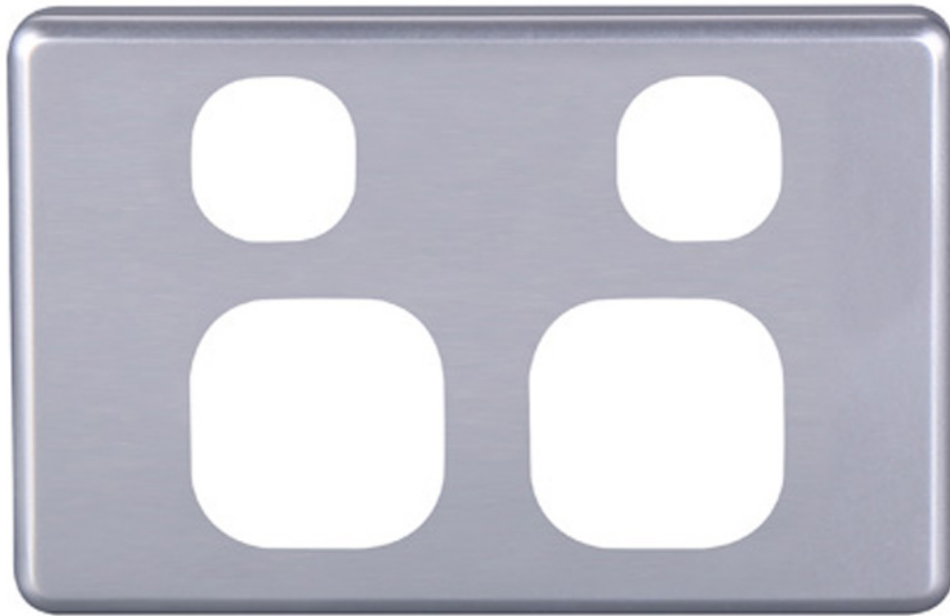

4C | Classic Double Power Point Cover Plate | Silver

Product Images

4Cabling | Classic Double Power Point Cover Plate | Silver

Introducing the 4Cabling Classic Cover Plates in Silver! Elevate your switches and socket outlets with this premium accessory designed to enhance both functionality and aesthetics.

Crafted from durable Polycarbonate material, this switch cover plate ensures longevity and reliability for your electrical fixtures. Its sleek design, with dimensions of 75.5 x 117 x 12.9mm and a thickness of 12.9mm, guarantees a seamless integration into any space, providing a polished finish to your interior décor.

Experience effortless versatility with these interchangeable plates, ready to complement any interior style with its classic charm. Upgrade your switches and sockets today with the 4Cabling Classic Cover Plate and transform your space with ease. Unlock the perfect blend of functionality and style for your home or office.

Suitable for [4C | Classic Double Power Points](#).

SPECIFICATIONS

- **Qty In Pack:** 1
- **Colour:** Silver
- **Plate Size:** 75.5 x 117 x 12.9mm
- **Plate Thickness:** 12.9mm
- **Material:** Polycarbonate