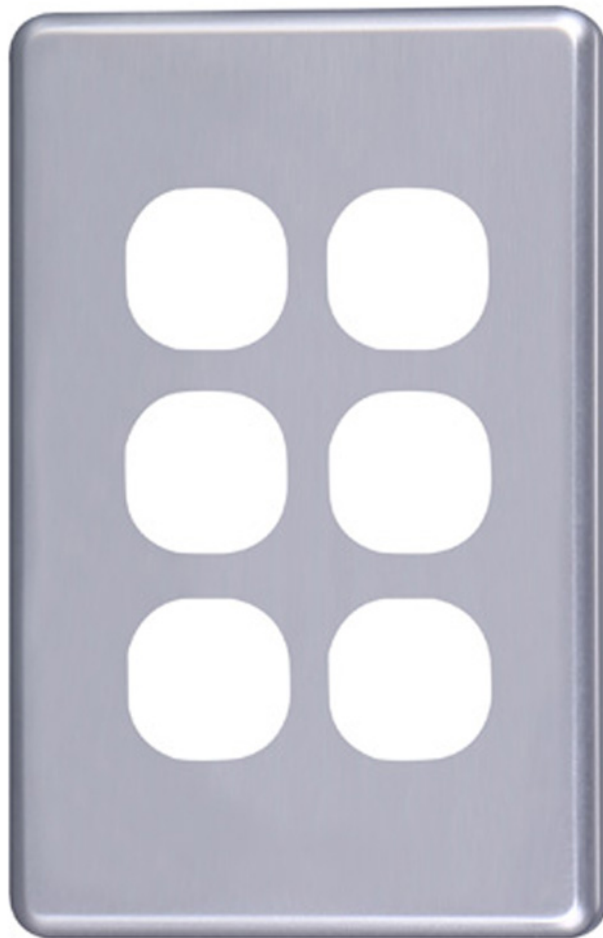

4C | Classic 6 Gang Switch Cover Plate | Silver

Product Images

Description

4Cabling | Classic 6 Gang Switch Cover Plate | Silver

Introducing the 4Cabling Classic Cover Plates in Silver! Elevate your switches and socket outlets with this premium accessory designed to enhance both functionality and aesthetics.

Crafted from durable Polycarbonate material, this switch cover plate ensures longevity and reliability for your electrical fixtures. Its sleek design, with dimensions of 75.5 x 117 x 12.9mm and a thickness of 12.9mm, guarantees a seamless integration into any space, providing a polished finish to your interior décor.

Experience effortless versatility with these interchangeable plates, ready to complement any interior style with its classic charm. Upgrade your switches and sockets today with the 4Cabling Classic Cover Plate and transform your space with ease. Unlock the perfect blend of functionality and style for your home or office.

Suitable for [4C | Classic Wall Switch 6 Gang](#).

SPECIFICATIONS

- **Qty In Pack:** 1
- **Colour:** Silver
- **Plate Size:** 75.5 x 117 x 12.9mm
- **Plate Thickness:** 12.9mm
- **Material:** Polycarbonate
- **Orientation:** Universal