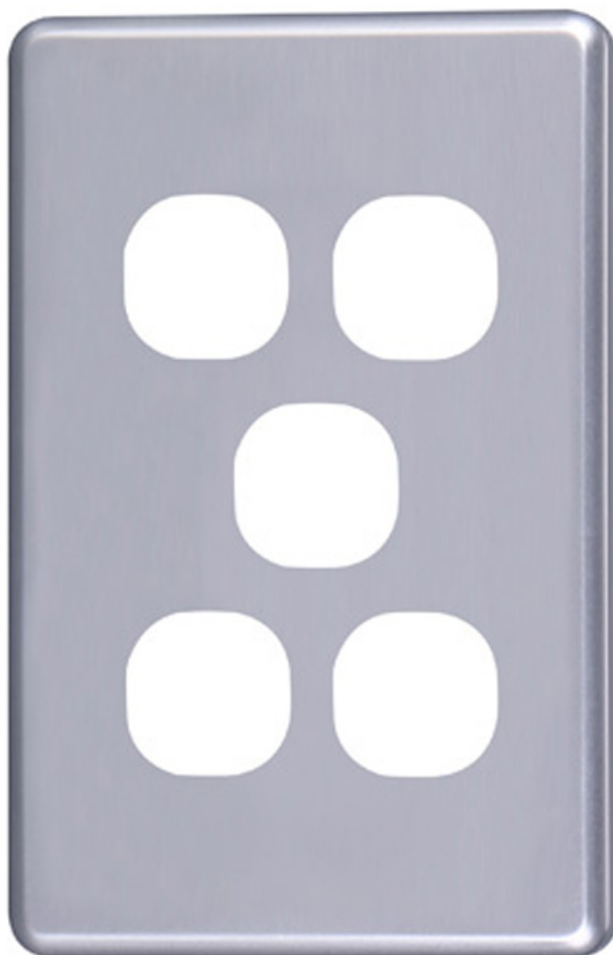

## 4C | Classic 5 Gang Switch Cover - Silver

### Product Images

---

# 4C | Classic 5 Gang Switch Cover - Silver

4Cabling Classic Cover Plates are perfect for the budget conscious. Offering classic elegance and quality, they are available in a range of colours. These plates are easily interchangeable, ready to complement any interior.

## SPECIFICATIONS

QUANTITY IN PACK	1
COLOUR	Silver
PLATE SIZE	75.5 x 117 x 12.9mm
PLATE THICKNESS	12.9mm
MATERIAL	Polycarbonate
ORIENTATION	Universal
WARRANTY	Lifetime