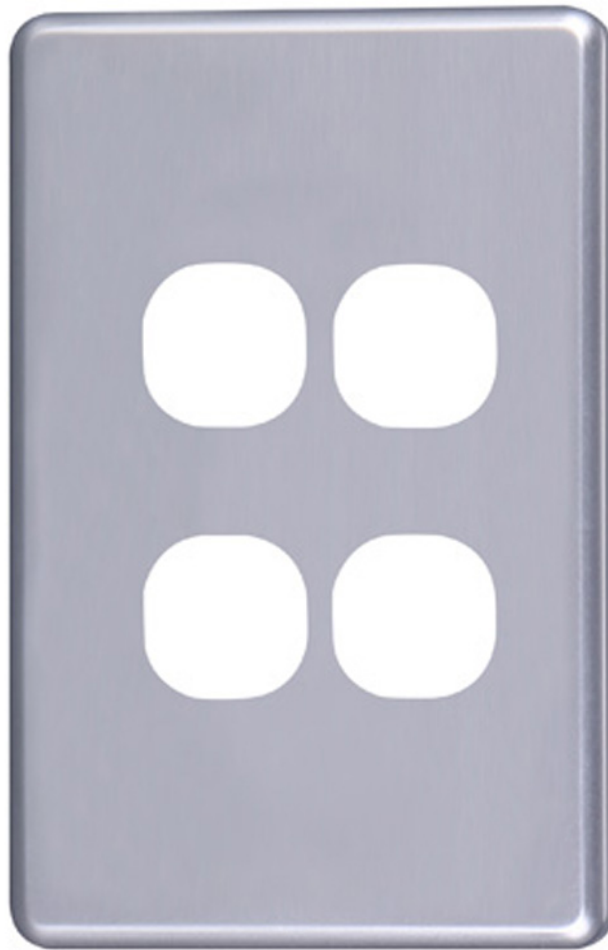

4C | Classic 4 Gang Switch Cover Plate | Silver

Product Images

Description

4Cabling | Classic 4 Gang Switch Cover Plate | Silver

Introducing the 4Cabling Classic Cover Plates in Silver! Elevate your switches and socket outlets with this premium accessory designed to enhance both functionality and aesthetics.

Crafted from durable Polycarbonate material, this switch cover plate ensures longevity and reliability for your electrical fixtures. Its sleek design, with dimensions of 75.5 x 117 x 12.9mm and a thickness of 12.9mm, guarantees a seamless integration into any space, providing a polished finish to your interior décor.

Experience effortless versatility with these interchangeable plates, ready to complement any interior style with its classic charm. Upgrade your switches and sockets today with the 4Cabling Classic Cover Plate and transform your space with ease. Unlock the perfect blend of functionality and style for your home or office.

Suitable for [4C | Classic Wall Switch 4 Gang](#).

SPECIFICATIONS

- **Qty In Pack:** 1
- **Colour:** Silver
- **Plate Size:** 75.5 x 117 x 12.9mm
- **Plate Thickness:** 12.9mm
- **Material:** Polycarbonate
- **Orientation:** Universal