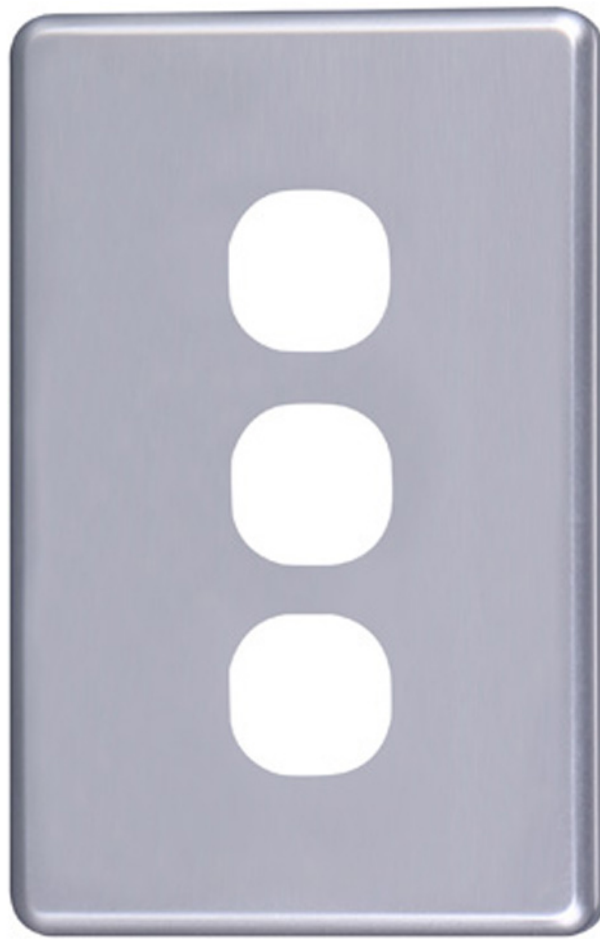

## 4C | Classic 3 Gang Switch Cover Plate | Silver

### Product Images

---

# 4Cabling | Classic 3 Gang Switch Cover Plate | Silver

Introducing the 4Cabling Classic Cover Plates in Silver! Elevate your switches and socket outlets with this premium accessory designed to enhance both functionality and aesthetics.

Crafted from durable Polycarbonate material, this switch cover plate ensures longevity and reliability for your electrical fixtures. Its sleek design, with dimensions of 75.5 x 117 x 12.9mm and a thickness of 12.9mm, guarantees a seamless integration into any space, providing a polished finish to your interior décor.