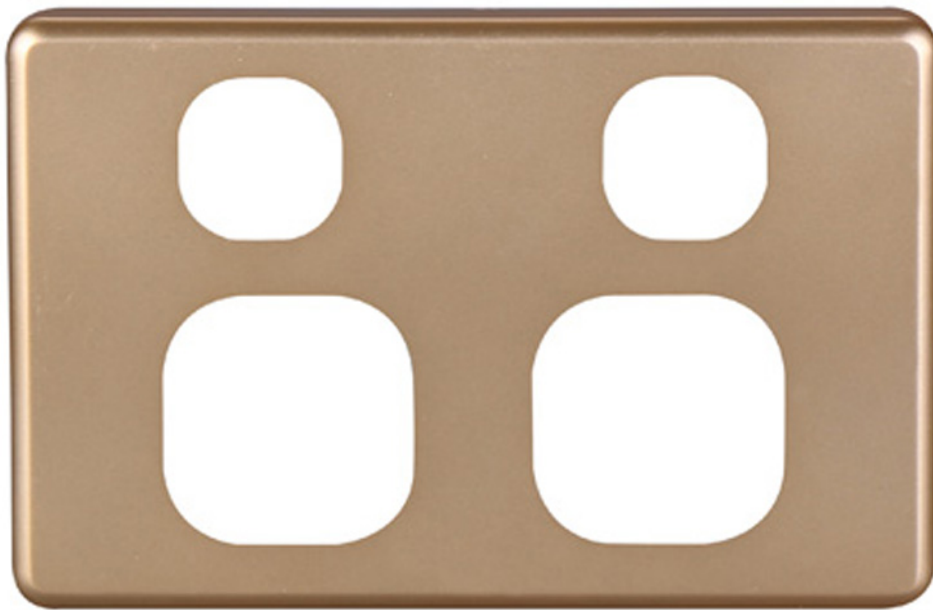

4C | Classic Double Power Point Cover Plate | Gold

Product Images

Description

4Cabling | Classic Double Power Point Cover Plate | Gold

Introducing the 4Cabling Classic Cover Plates in Gold! Elevate your switches and socket outlets with this premium accessory designed to enhance both functionality and aesthetics.

Crafted from durable Polycarbonate material, this switch cover plate ensures longevity and reliability for your electrical fixtures. Its sleek design, with dimensions of 75.5 x 117 x 12.9mm and a thickness of 12.9mm, guarantees a seamless integration into any space, providing a polished finish to your interior décor.

Experience effortless versatility with these interchangeable plates, ready to complement any interior style with its classic charm. Upgrade your switches and sockets today with the 4Cabling Classic Cover Plate and transform your space with ease. Unlock the perfect blend of functionality and style for your home or office.

Suitable for [4C | Classic Double Power Points](#).

SPECIFICATIONS

- **Qty In Pack:** 1
- **Colour:** Gold
- **Plate Size:** 75.5 x 117 x 12.9mm
- **Plate Thickness:** 12.9mm
- **Material:** Polycarbonate