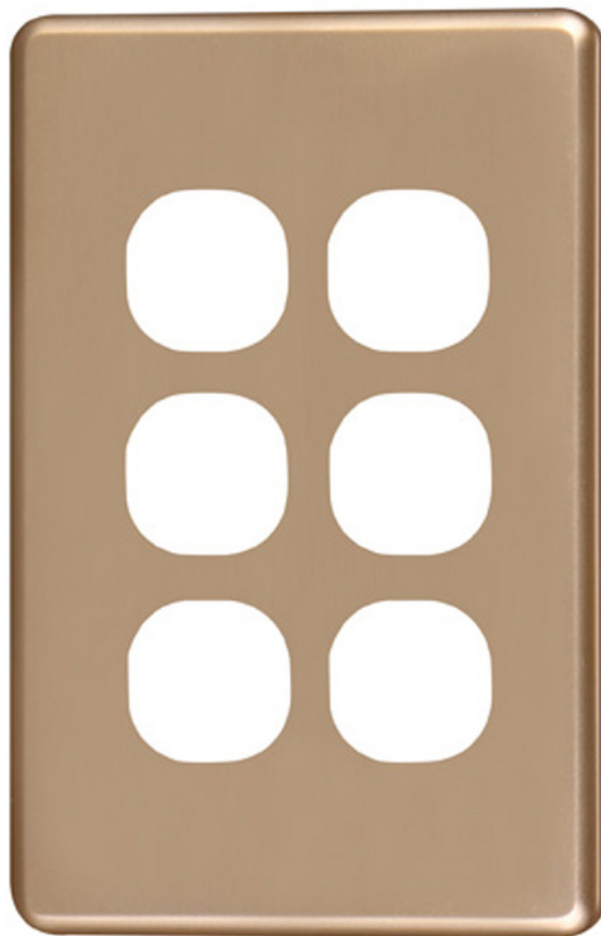

## 4C | Classic 6 Gang Switch Cover Plate | Gold

### Product Images

---

# 4Cabling | Classic 6 Gang Switch Cover Plate | Gold

Introducing the 4Cabling Classic Cover Plates in Gold! Elevate your switches and socket outlets with this premium accessory designed to enhance both functionality and aesthetics.

Crafted from durable Polycarbonate material, this switch cover plate ensures longevity and reliability for your electrical fixtures. Its sleek design, with dimensions of 75.5 x 117 x 12.9mm and a thickness of 12.9mm, guarantees a seamless integration into any space, providing a polished finish to your interior décor.