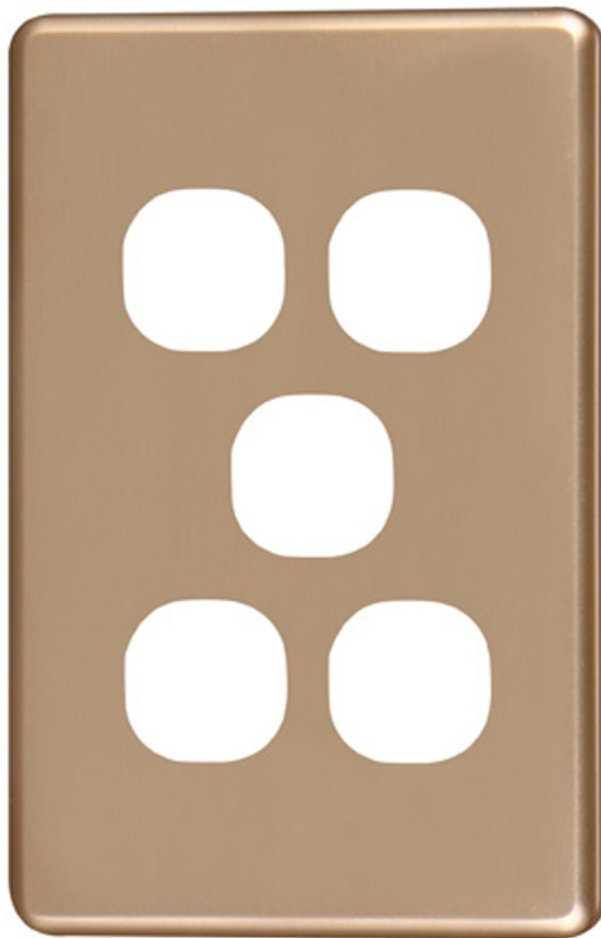

## 4C | Classic 5 Gang Switch Cover Plate | Gold

### Product Images

---

# 4Cabling | Classic 5 Gang Switch Cover Plate | Gold

Introducing the 4Cabling Classic Cover Plates in Gold! Elevate your switches and socket outlets with this premium accessory designed to enhance both functionality and aesthetics.

Crafted from durable Polycarbonate material, this switch cover plate ensures longevity and reliability for your electrical fixtures. Its sleek design, with dimensions of 75.5 x 117 x 12.9mm and a thickness of 12.9mm, guarantees a seamless integration into any space, providing a polished finish to your interior décor.