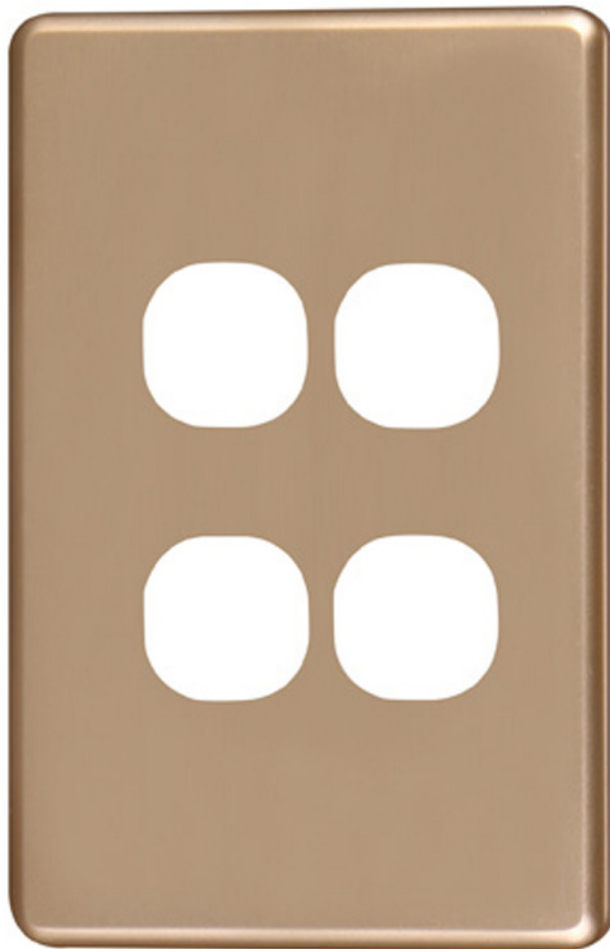

4C | Classic 4 Gang Switch Cover Plate | Gold

Product Images

Description

4Cabling | Classic 4 Gang Switch Cover Plate | Gold

Introducing the 4Cabling Classic Cover Plates in Gold! Elevate your switches and socket outlets with this premium accessory designed to enhance both functionality and aesthetics.

Crafted from durable Polycarbonate material, this switch cover plate ensures longevity and reliability for your electrical fixtures. Its sleek design, with dimensions of 75.5 x 117 x 12.9mm and a thickness of 12.9mm, guarantees a seamless integration into any space, providing a polished finish to your interior décor.

Experience effortless versatility with these interchangeable plates, ready to complement any interior style with its classic charm. Upgrade your switches and sockets today with the 4Cabling Classic Cover Plate and transform your space with ease. Unlock the perfect blend of functionality and style for your home or office.

Suitable for [4C | Classic Wall Switch 4 Gang](#).

SPECIFICATIONS

- **Qty In Pack:** 1
- **Colour:** Gold
- **Plate Size:** 75.5 x 117 x 12.9mm
- **Plate Thickness:** 12.9mm
- **Material:** Polycarbonate
- **Orientation:** Universal