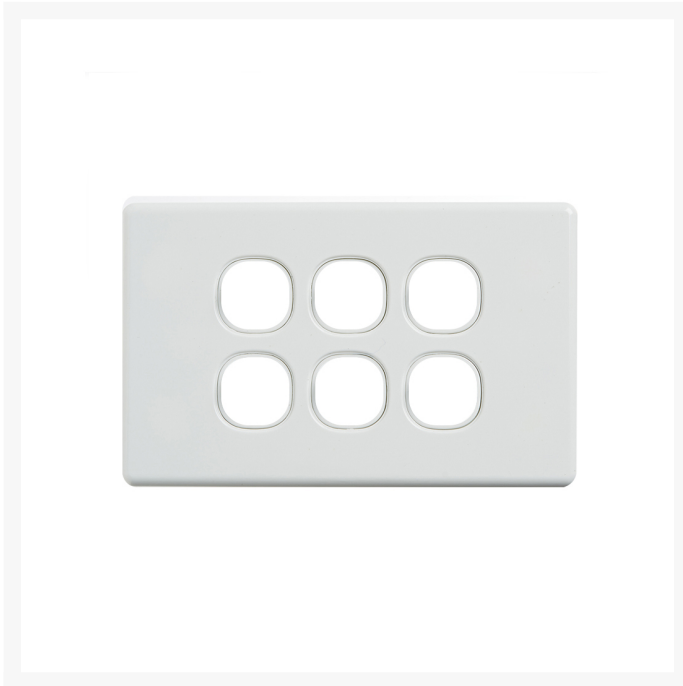

4C | Classic 6 Gang Switch Cover Plate | White

Product Images

4Cabling | Classic 6 Gang Switch Cover Plate | White

Introducing the 4Cabling Classic Cover Plates in White! Elevate your switches and socket outlets with this premium accessory designed to enhance both functionality and aesthetics.

Crafted from durable Polycarbonate material, this switch cover plate ensures longevity and reliability for your electrical fixtures. Its sleek design, with dimensions of 75.5 x 117 x 12.9mm and a thickness of 12.9mm, guarantees a seamless integration into any space, providing a polished finish to your interior décor.

Experience effortless versatility with these interchangeable plates, ready to complement any interior style with its classic charm. Upgrade your switches and sockets today with the 4Cabling Classic Cover Plate and transform your space with ease. Unlock the perfect blend of functionality and style for your home or office.

Suitable for [4C | Classic Wall Switch 6 Gang](#).

SPECIFICATIONS

- **Qty In Pack:** 1
- **Colour:** White
- **Plate Size:** 75.5 x 117 x 12.9mm
- **Plate Thickness:** 12.9mm
- **Material:** Polycarbonate
- **Orientation:** Universal