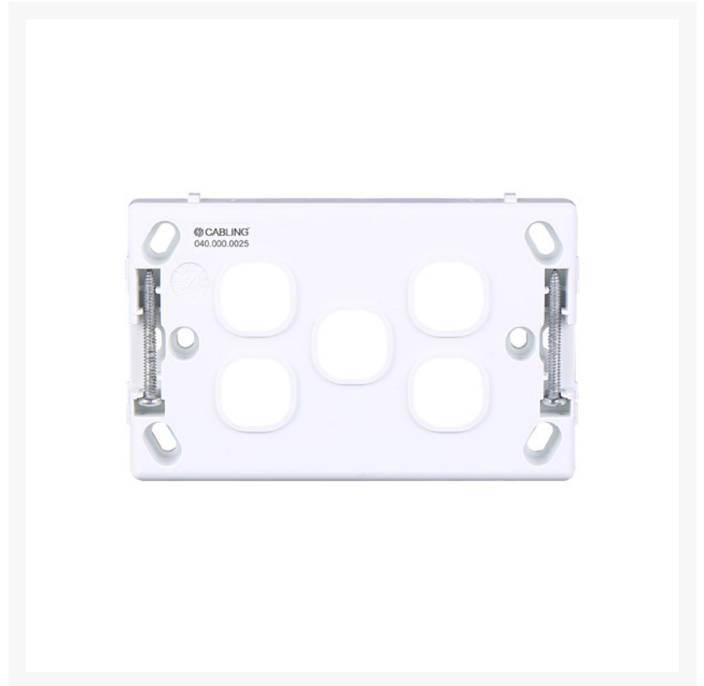

4C | Classic 5 Gang Switch Cover Plate | White

Product Images