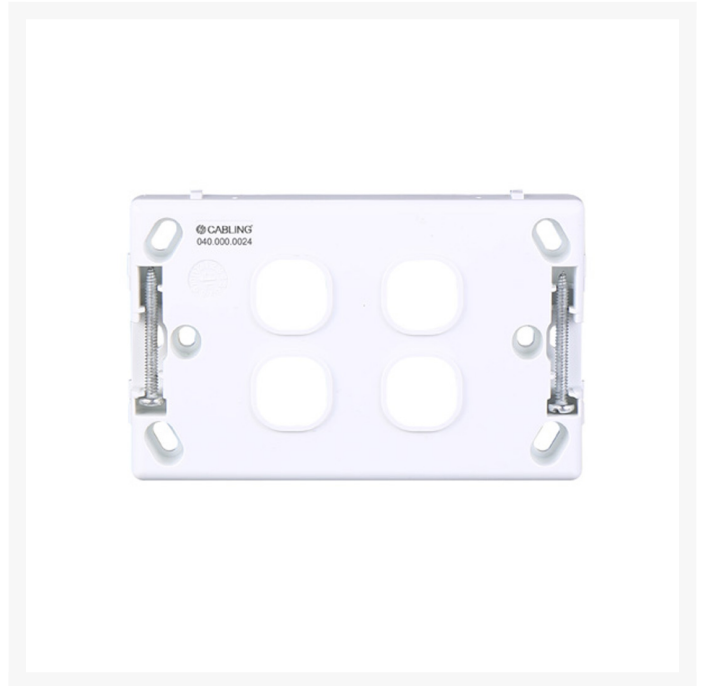

4C | Classic 4 Gang Switch Cover Plate | White

Product Images

4Cabling | Classic 4 Gang Switch Cover Plate | White

Introducing the 4Cabling Classic Cover Plates in White! Elevate your switches and socket outlets with this premium accessory designed to enhance both functionality and aesthetics.

Crafted from durable Polycarbonate material, this switch cover plate ensures longevity and reliability for your electrical fixtures. Its sleek design, with dimensions of 75.5 x 117 x 12.9mm and a thickness of 12.9mm, guarantees a seamless integration into any space, providing a polished finish to your interior décor.

Experience effortless versatility with these interchangeable plates, ready to complement any interior style with its classic charm. Upgrade your switches and sockets today with the 4Cabling Classic Cover Plate and transform your space with ease. Unlock the perfect blend of functionality and style for your home or office.

Suitable for [4C | Classic Wall Switch 4 Gang](#).

SPECIFICATIONS

- **Qty In Pack:** 1
- **Colour:** White
- **Plate Size:** 75.5 x 117 x 12.9mm
- **Plate Thickness:** 12.9mm
- **Material:** Polycarbonate
- **Orientation:** Universal