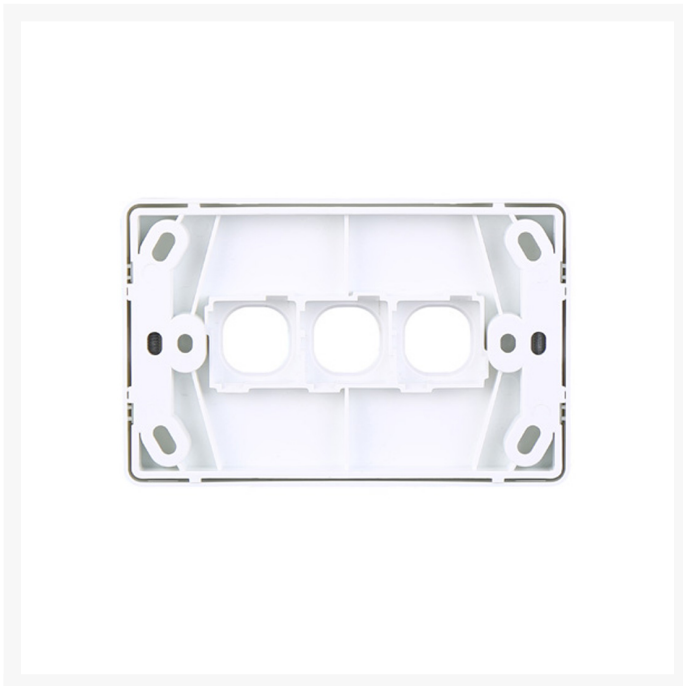

4C | Classic 3 Gang Switch Cover Plate | White

Product Images

4Cabling | Classic 3 Gang Switch Cover Plate | White

Introducing the 4Cabling Classic Cover Plates in White! Elevate your switches and socket outlets with this premium accessory designed to enhance both functionality and aesthetics.

Crafted from durable Polycarbonate material, this switch cover plate ensures longevity and reliability for your electrical fixtures. Its sleek design, with dimensions of 75.5 x 117 x 12.9mm and a thickness of 12.9mm, guarantees a seamless integration into any space, providing a polished finish to your interior décor.

Experience effortless versatility with these interchangeable plates, ready to complement any interior style with its classic charm. Upgrade your switches and sockets today with the 4Cabling Classic Cover Plate and transform your space with ease. Unlock the perfect blend of functionality and style for your home or office.

Suitable for [4C | Classic Wall Switch 3 Gang](#).

SPECIFICATIONS

- **Qty In Pack:** 1
- **Colour:** White
- **Plate Size:** 75.5 x 117 x 12.9mm
- **Plate Thickness:** 12.9mm
- **Material:** Polycarbonate
- **Orientation:** Universal