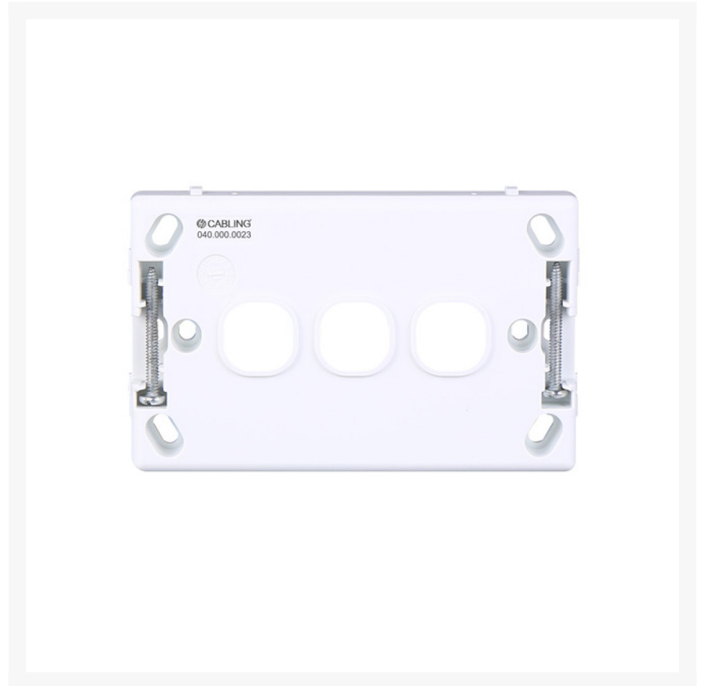

4C | Classic 3 Gang Switch Cover Plate | White

Product Images

4Cabling | Classic 3 Gang Switch Cover Plate | White

Introducing the 4Cabling Classic Cover Plates in White! Elevate your switches and socket outlets with this premium accessory designed to enhance both functionality and aesthetics.

Crafted from durable Polycarbonate material, this switch cover plate ensures longevity and reliability for your electrical fixtures. Its sleek design, with dimensions of 75.5 x 117 x 12.9mm and a thickness of 12.9mm, guarantees a seamless integration into any space, providing a polished finish to your interior décor.

Experience effortless versatility with these interchangeable plates, ready to complement any interior style with its classic charm. Upgrade your switches and sockets today with the 4Cabling Classic Cover Plate and transform your space with ease. Unlock the perfect blend of functionality and style for your home or office.

Suitable for [4C | Classic Wall Switch 3 Gang](#).

SPECIFICATIONS

- **Qty In Pack:** 1
- **Colour:** White
- **Plate Size:** 75.5 x 117 x 12.9mm
- **Plate Thickness:** 12.9mm
- **Material:** Polycarbonate
- **Orientation:** Universal