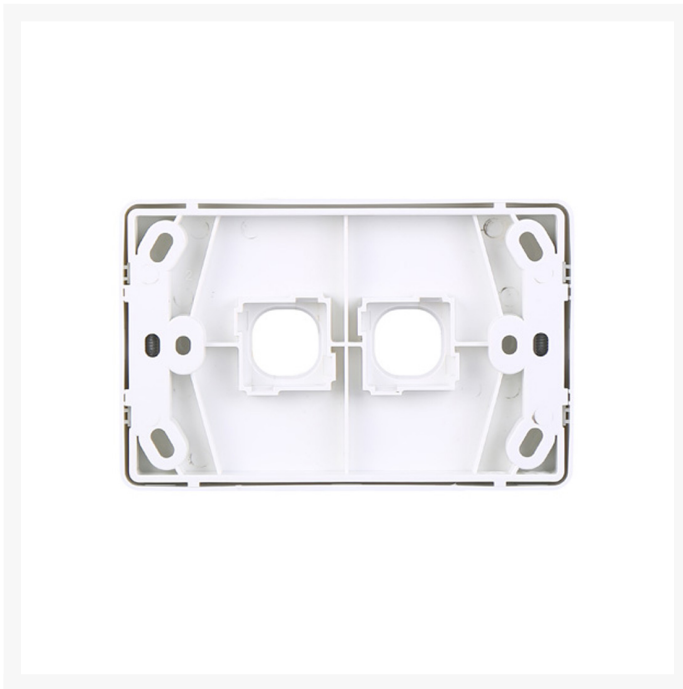

4C | Classic 2 Gang Switch Cover Plate | White

Product Images