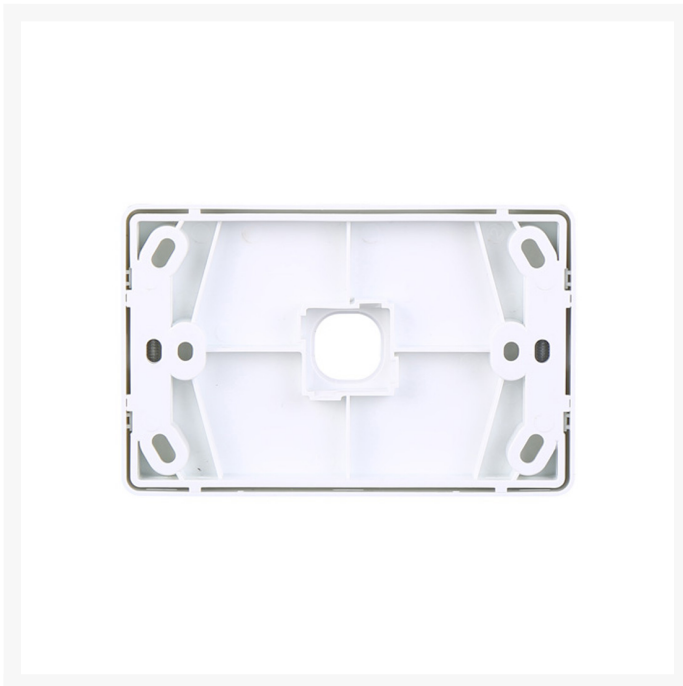

4C | Classic 1 Gang Switch Cover Plate | White

Product Images

Description

4Cabling | Classic 1 Gang Switch Cover Plate | White

Introducing the 4Cabling Classic Cover Plates in White! Elevate your switches and socket outlets with this premium accessory designed to enhance both functionality and aesthetics.

Crafted from durable Polycarbonate material, this switch cover plate ensures longevity and reliability for your electrical fixtures. Its sleek design, with dimensions of 75.5 x 117 x 12.9mm and a thickness of 12.9mm, guarantees a seamless integration into any space, providing a polished finish to your interior décor.

Experience effortless versatility with these interchangeable plates, ready to complement any interior style with its classic charm. Upgrade your switches and sockets today with the 4Cabling Classic Cover Plate and transform your space with ease. Unlock the perfect blend of functionality and style for your home or office.

Suitable for [4C | Classic Wall Switch 1 Gang](#).

SPECIFICATIONS

- **Qty In Pack:** 1
- **Colour:** White
- **Plate Size:** 75.5 x 117 x 12.9mm
- **Plate Thickness:** 12.9mm
- **Material:** Polycarbonate
- **Orientation:** Universal