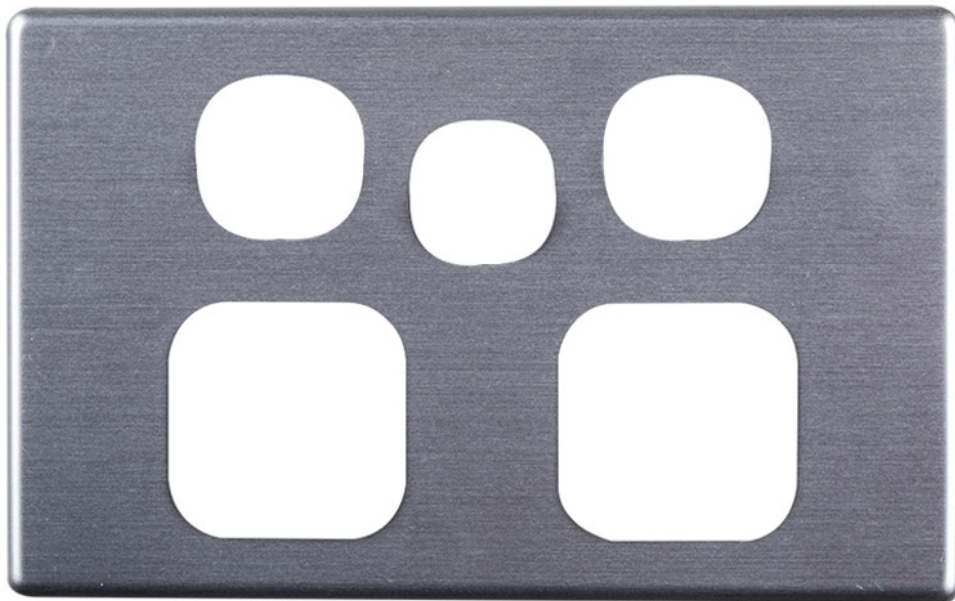

4C | Elegant Double GPO Aluminium Cover Plate with Extra Switch | Horizontal | Silver Matte

Product Images

Description

4Cabling | Elegant Double GPO Aluminium Cover Plate with Extra Switch | Horizontal | Silver Matte

Enhance your switches and socket outlets with the 4Cabling Elegant Double Power Point Cover Plate with an extra Switch!

Crafted from durable Aluminium in Silver Matte, the Elegant Cover Plate boasts a plate size of 74 x 118 x 4.2mm and a thickness of 4.2mm, ensuring a sleek and seamless fit.

Easily find compatible 4Cabling Switches and Power Points for the Elegant Series right [here](#), completing your electrical solution with style and functionality.

SPECIFICATIONS

- **Qty In Pack:** 1
- **Colour:** Silver Matte
- **Plate Size:** 74 x 118 x 4.2mm
- **Plate Thickness:** 4.2mm
- **Material:** Aluminium
- **Orientation:** Horizontal