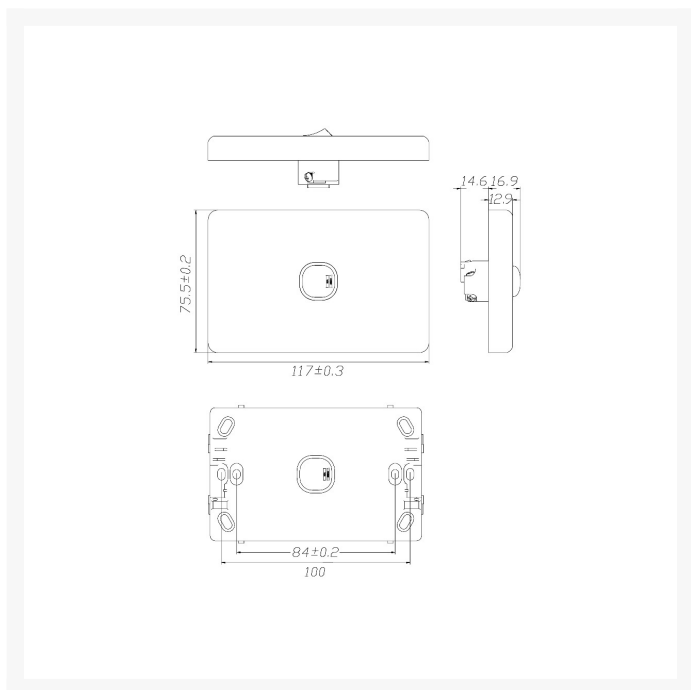

4C | Classic 6 Gang Switch 250V 16AX - Vertical - 10 Pack with 10 FREE C-Clips

Product Images

4C | Classic 6 Gang Switch 250V 16AX - Vertical - 10 Pack with 10 FREE C-Clips

The 4Cabling Classic Switch Series offers high-quality, standard-size switches, available in both vertical and horizontal formats, with up to six switches.

SPECIFICATIONS

| | |
|--------------------------|---|
| QUANTITY IN PACK | 10 |
| COLOUR | White |
| PLATE SIZE | 75.5 x 117 x 12.9mm |
| PLATE THICKNESS | 12.9mm |
| MATERIAL | Polycarbonate |
| ORIENTATION | Vertical |
| SUPPLY VOLTAGE | 250V 16AX |
| MOUNTING CENTRE DISTANCE | 84mm |
| TERMINAL SIZE | 4 x 1.5mm ² cabling with 4.1mm ² bore |
| CERTIFICATION | SAA |
| COMPLIANCES | AS/NZS 3133, AS/NZS 3100 |
| WARRANTY | Lifetime |