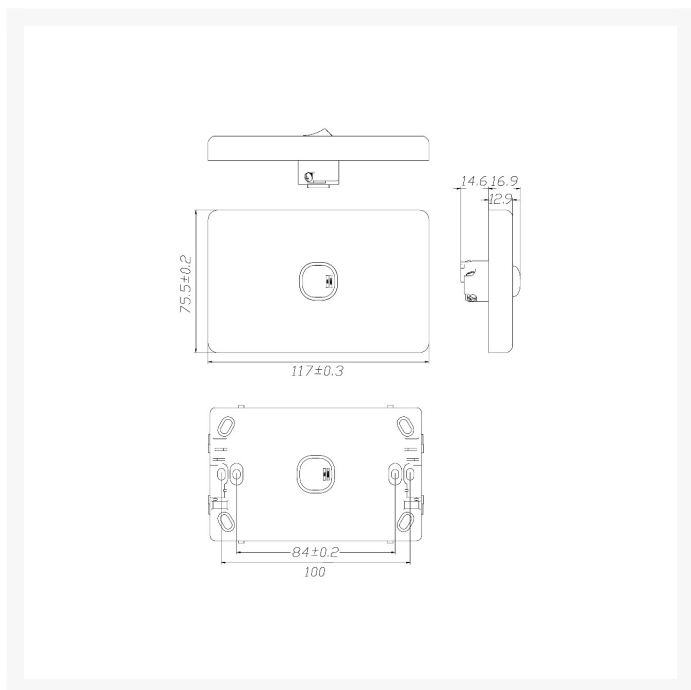

4C | Classic 5 Gang Switch 250V 16AX - Vertical - 10 Pack with 10 FREE C-Clips

Product Images

Description

4C | Classic 5 Gang Switch 250V 16AX - Vertical - 10 Pack with 10 FREE C-Clips

The 4Cabling Classic Switch Series offers high-quality, standard-size switches, available in both vertical and horizontal formats, with up to six switches.

SPECIFICATIONS

QUANTITY IN PACK	10
COLOUR	White
PLATE SIZE	75.5 x 117 x 12.9mm
PLATE THICKNESS	12.9mm
MATERIAL	Polycarbonate
ORIENTATION	Vertical
SUPPLY VOLTAGE	250V 16AX
MOUNTING CENTRE DISTANCE	84mm
TERMINAL SIZE	4 x 1.5mm ² cabling with 4.1mm ² bore
CERTIFICATION	SAA
COMPLIANCES	AS/NZS 3133, AS/NZS 3100
WARRANTY	Lifetime