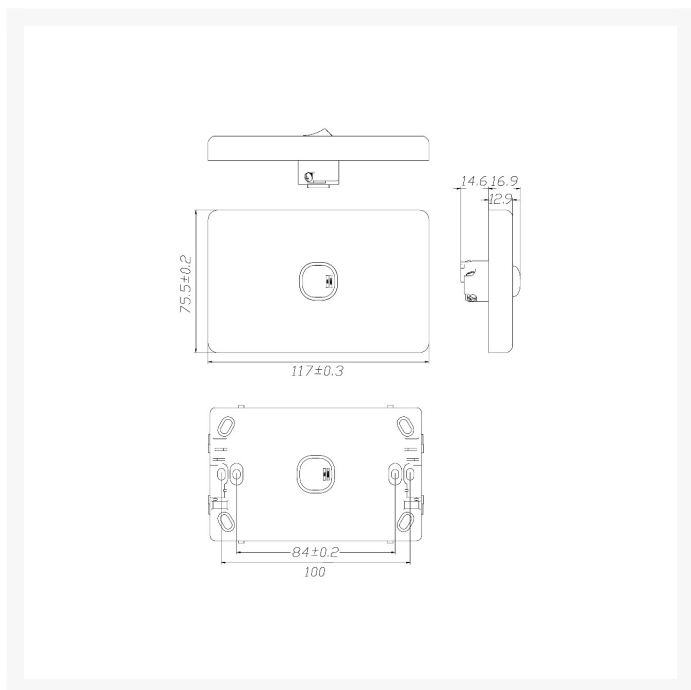

4C | Classic 4 Gang Switch 250V 16AX - Vertical - 10 Pack with 10 FREE C-Clips

Product Images