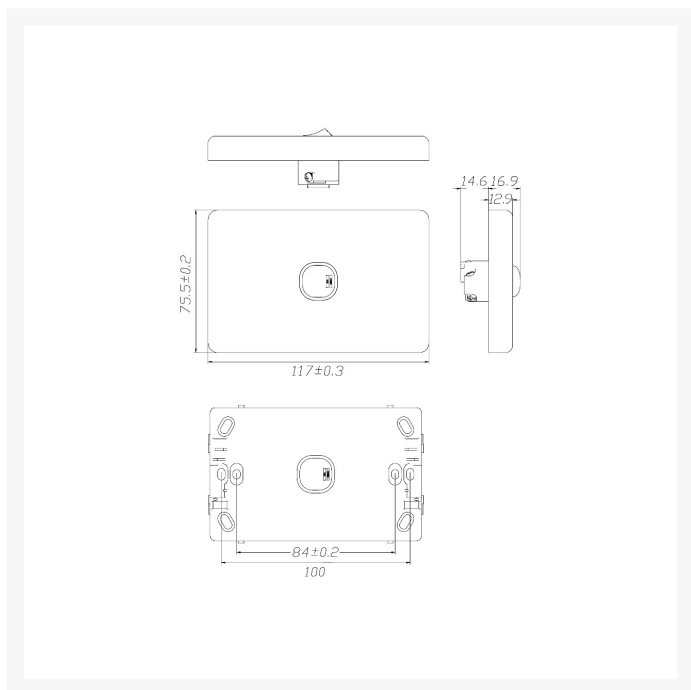

4C | Classic 3 Gang Switch 250V 16AX - Vertical - 10 Pack with 10 FREE C-Clips

Product Images

Description

4C | Classic 3 Gang Switch 250V 16AX - Vertical - 10 Pack with 10 FREE C-Clips

The 4Cabling Classic Switch Series offers high-quality, standard-size switches, available in both vertical and horizontal formats, with up to six switches.

SPECIFICATIONS

| | |
|--------------------------|---|
| QUANTITY IN PACK | 10 |
| COLOUR | White |
| PLATE SIZE | 75.5 x 117 x 12.9mm |
| PLATE THICKNESS | 12.9mm |
| MATERIAL | Polycarbonate |
| ORIENTATION | Vertical |
| SUPPLY VOLTAGE | 250V 16AX |
| MOUNTING CENTRE DISTANCE | 84mm |
| TERMINAL SIZE | 4 x 1.5mm ² cabling with 4.1mm ² bore |
| CERTIFICATION | SAA |
| COMPLIANCES | AS/NZS 3133, AS/NZS 3100 |
| WARRANTY | Lifetime |