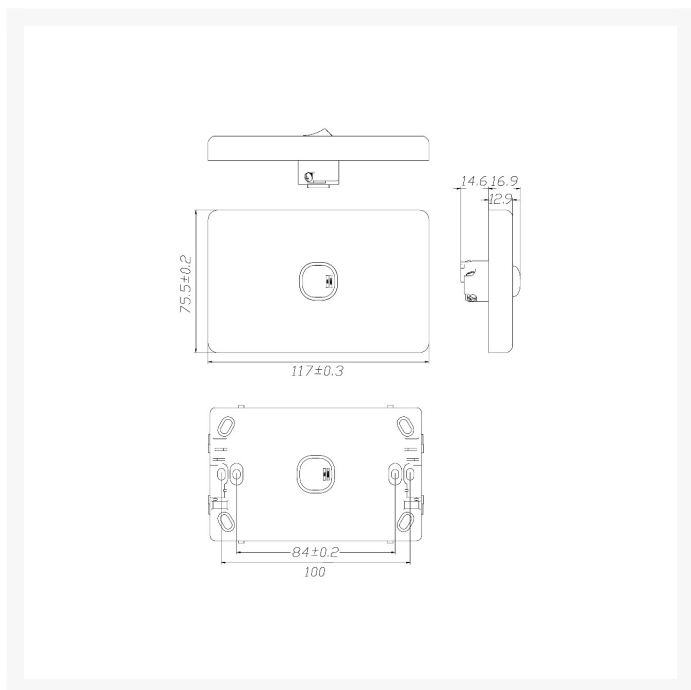

4C | Classic 2 Gang Switch 250V 16AX - Vertical - 10 Pack with 10 FREE C-Clips

Product Images