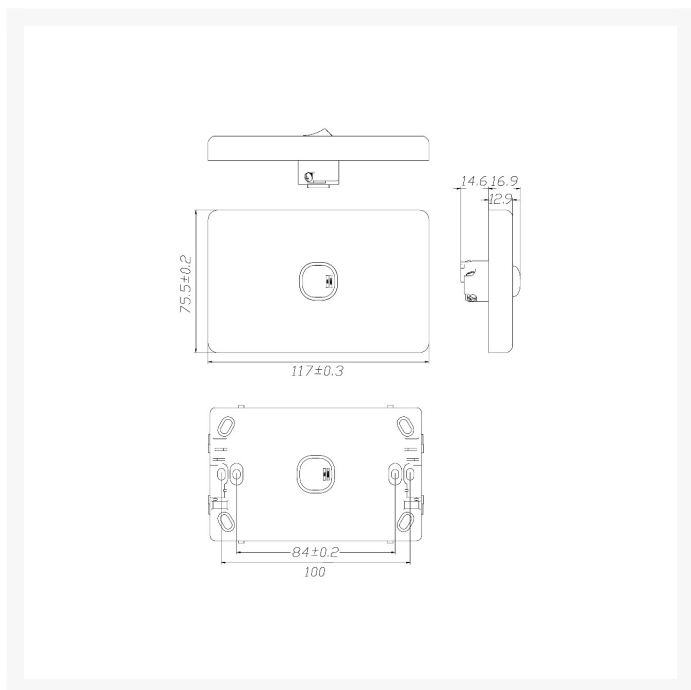

4C | Classic 1 Gang Switch 250V 16AX - Vertical - 10 Pack with 10 FREE C-Clips

Product Images

Description

4C | Classic 1 Gang Switch 250V 16AX - Vertical - 10 Pack with 10 FREE C-Clips

The 4Cabling Classic Switch Series offers high-quality, standard-size switches, available in both vertical and horizontal formats, with up to six switches.

SPECIFICATIONS

QUANTITY IN PACK	10
COLOUR	White
PLATE SIZE	75.5 x 117 x 12.9mm
PLATE THICKNESS	12.9mm
MATERIAL	Polycarbonate
ORIENTATION	Vertical
SUPPLY VOLTAGE	250V 16AX
MOUNTING CENTRE DISTANCE	84mm
TERMINAL SIZE	4 x 1.5mm ² cabling with 4.1mm ² bore
CERTIFICATION	SAA
COMPLIANCES	AS/NZS 3133, AS/NZS 3100
WARRANTY	Lifetime