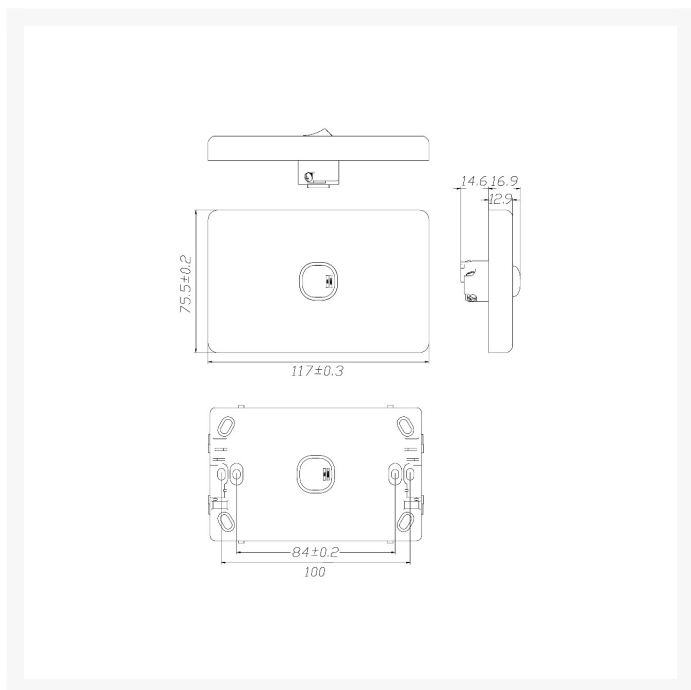

4C | Classic 6 Gang Switch 250V 16AX - Horizontal - 10 Pack with 10 FREE C-Clips

Product Images