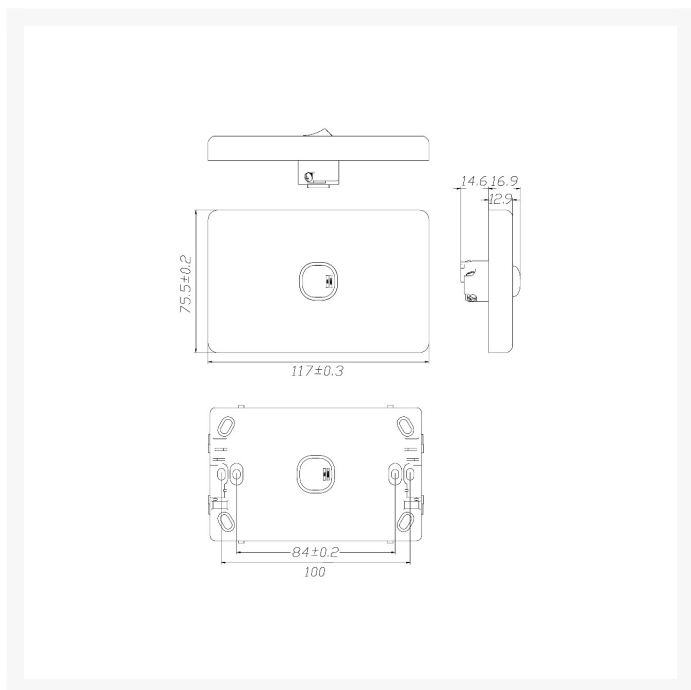

4C | Classic 4 Gang Switch 250V 16AX - Horizontal - 10 Pack with 10 FREE C-Clips

Product Images

Description

4C | Classic 4 Gang Switch 250V 16AX - Horizontal - 10 Pack with 10 FREE C-Clips

The 4Cabling Classic Switch Series offers high-quality, standard-size switches, available in both vertical and horizontal formats, with up to six switches.

SPECIFICATIONS

QUANTITY IN PACK	10
COLOUR	White
PLATE SIZE	75.5 x 117 x 12.9mm
PLATE THICKNESS	12.9mm
MATERIAL	Polycarbonate
ORIENTATION	Horizontal
SUPPLY VOLTAGE	250V 16AX
MOUNTING CENTRE DISTANCE	84mm
TERMINAL SIZE	4 x 1.5mm ² cabling with 4.1mm ² bore
CERTIFICATION	SAA
COMPLIANCES	AS/NZS 3133, AS/NZS 3100
WARRANTY	Lifetime